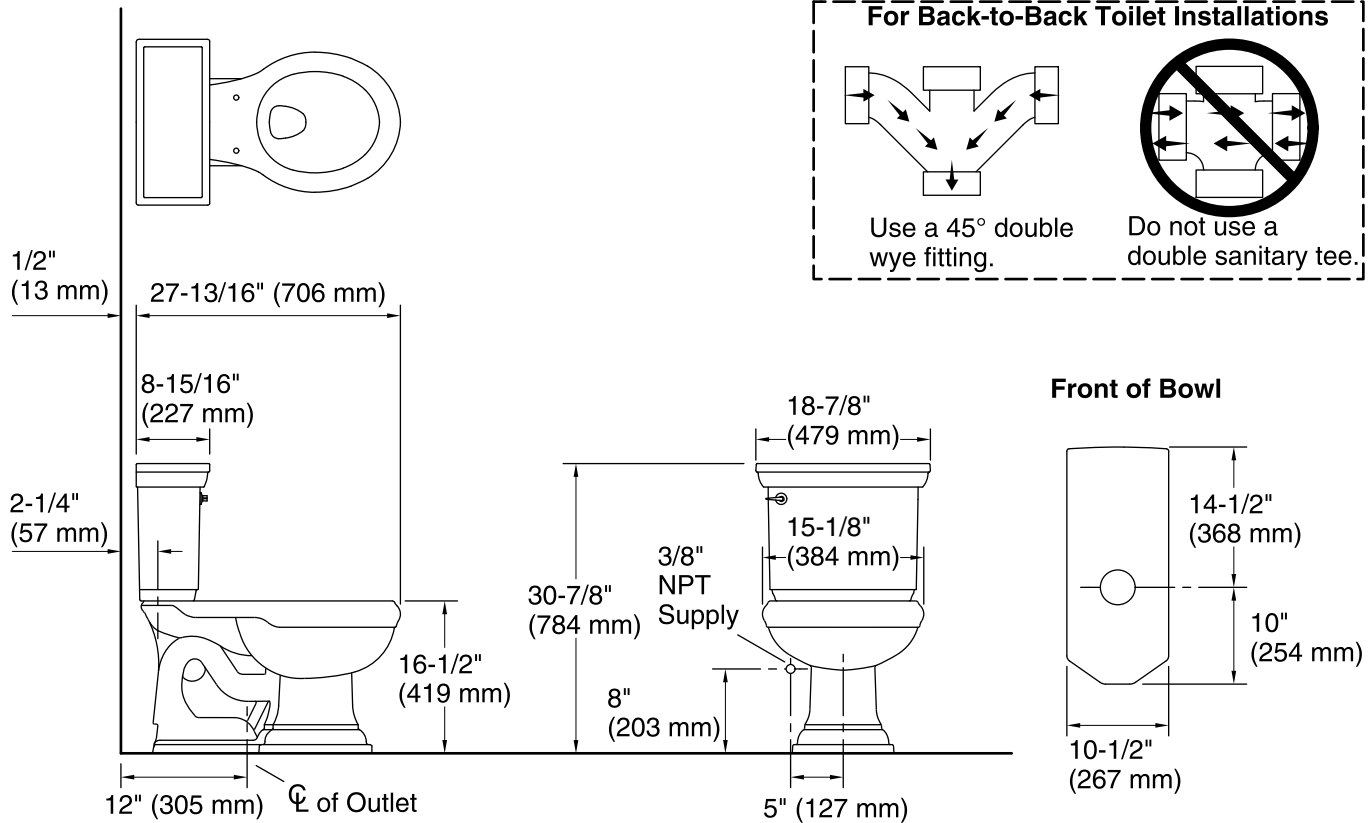

Features

- Two-piece toilet.
- Round-front bowl offers an ideal solution for smaller baths and powder rooms.
- Comfort Height® feature offers chair-height seating that makes sitting down and standing up easier for most adults.
- 1.28 gallons per flush (gpf).
- 2-1/8-inch glazed trapway.
- Standard left-hand Polished Chrome trip lever included.
- Combination consists of the K-4387 bowl and the K-4434 tank.
- Coordinates with other products in the Memoirs collection with Stately design.

Installation

- Standard 12-inch rough-in.
- Three-bolt installation.
- Seat and supply line not included.

Water Conservation & Rebates

- WaterSense® toilets meet strict EPA flushing guidelines, including using at least 20 percent less water than 1.6-gallon toilets.
- Eligible for consumer rebates in some municipalities.
- This product meets water savings requirements for Colorado SB 14-103.

Color	Code	Description
	0	White
	96	Biscuit
	47	Almond
	NY	Dune
	95	Ice™ Grey
	G9	Sandbar
	7	Black Black™

Technical Information

All product dimensions are nominal.

Toilet type:	Two-piece
Bowl shape:	Round front
Trap passageway:	2-1/8" (54 mm)
Water Consumption	
Full:	1.28 gpf (4.8 lpf)
Water surface size:	11-1/2" x 8-3/4" (292 mm x 222 mm)
Rim to water surface:	6-1/8" (156 mm)
Rough-in:	12
Seat-mounting holes:	5-1/2" (140 mm)

Notes

- Install this product according to the installation instructions.
- For back-to-back toilet installations: Use only a 45° double wye fitting.
- ADA compliant when installed to the specific requirements of these regulations.
- Plumbing codes may require elongated toilets and elongated, open-front seats in public bathrooms.
- Accessibility standards may require controls to be located on the open side of the toilet.