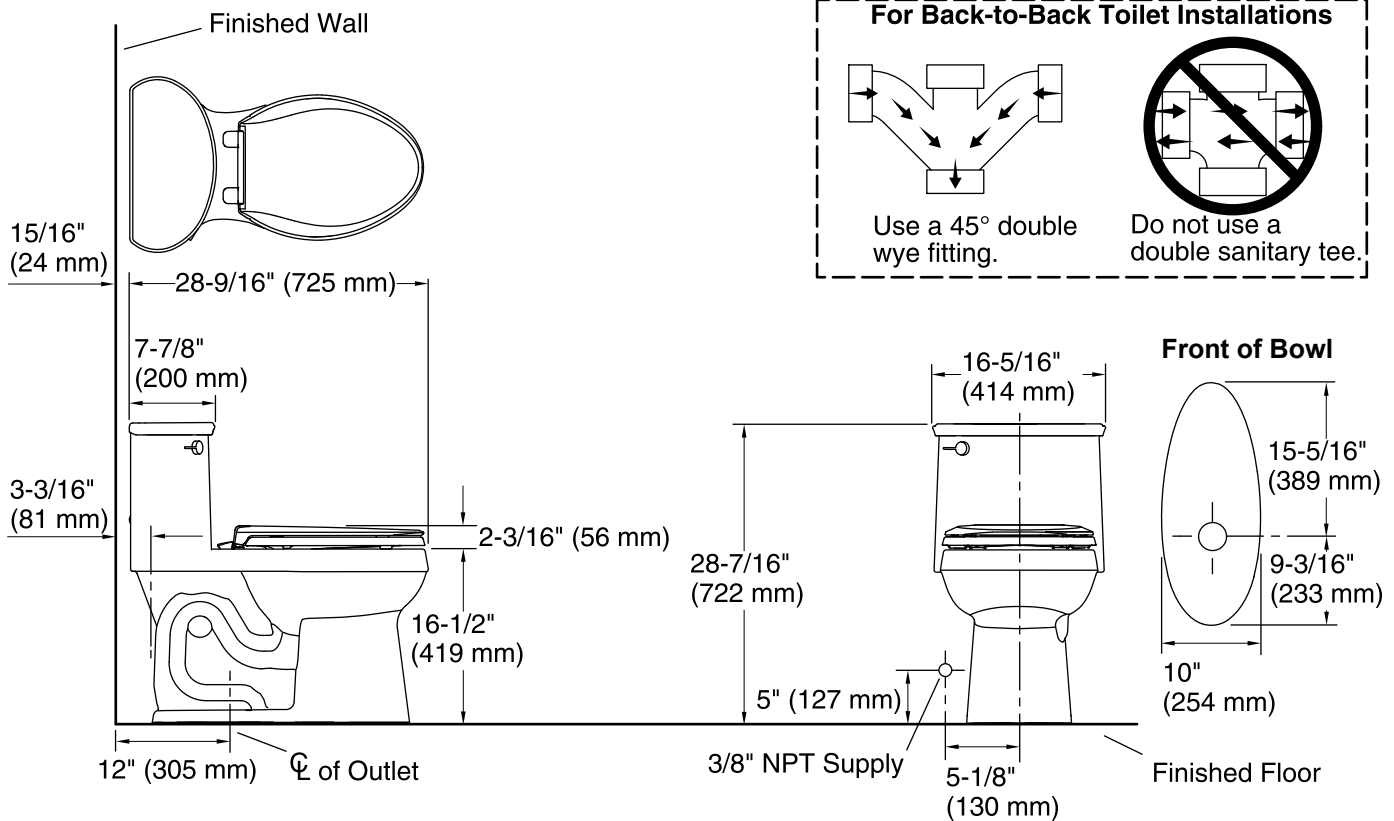

Features

- One-piece toilets integrate the tank and bowl into a seamless, easy-to-clean design.
- Elongated bowl offers added room and comfort.
- 1.28 gallons per flush (gpf).
- Comfort Height® feature offers chair-height seating that makes sitting down and standing up easier for most adults.
- 2-1/8-inch glazed trapway.
- Standard left-hand Polished Chrome trip lever included.
- Cachet® Quiet Close™ seat with Grip-Tight allows seat to close quietly and quickly unlatch from the toilet for easy removal and convenient cleaning.

Installation

- Standard 12-inch rough-in.
- Supply line not included.

Water Conservation & Rebates

- WaterSense® toilets meet strict EPA flushing guidelines, including using at least 20 percent less water than 1.6-gallon toilets.
- Eligible for consumer rebates in some municipalities.
- This product meets water savings requirements for California Energy Commission (CEC), CALGreen, and Colorado SB 14-103.

Technical Information

All product dimensions are nominal.

Toilet type:	One-piece, Floor-mount
Waste Outlet:	Floor
Bowl shape:	Elongated front
Flush type:	AquaPiston®
Seat hinge type:	Quick-Attach®, Quiet-Close™, Quick-Release™
Trap passageway:	2-1/8" (54 mm)
Water Consumption	
Full:	1.28 gpf (4.8 lpf)
Water surface size:	11" x 7-3/4" (279 mm x 197 mm)
Rim to water surface:	6-1/16" (154 mm)
Rough-in:	12
Seat-mounting holes:	5-1/2" (140 mm)

Accessibility standards may require controls to be located on the open side of the toilet.