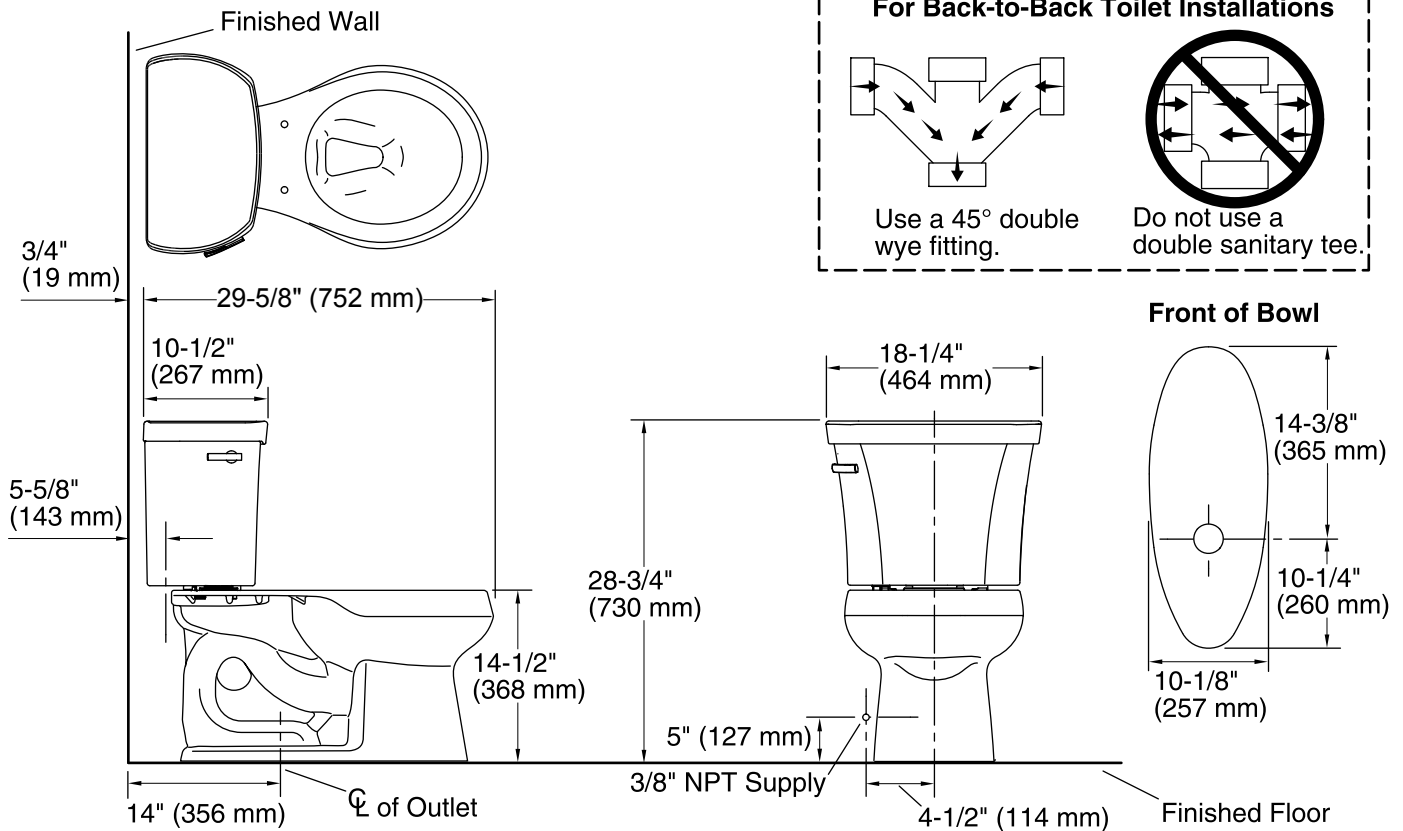

Features

- Two-piece toilet.
- Round-front bowl offers an ideal solution for smaller baths and powder rooms.
- 1.28 gallons per flush (gpf).
- Standard left-hand trip lever included.
- Tank locks included.
- Combination consists of the K-4841-T tank and the K-4197 bowl.
- Coordinates with other products in the Wellworth collection.

Installation

- 14-inch rough-in.
- Three-bolt installation.
- Seat and supply line not included.

Water Conservation & Rebates

- WaterSense® toilets meet strict EPA flushing guidelines, including using at least 20 percent less water than 1.6-gallon toilets.
- Eligible for consumer rebates in some municipalities.
- This product meets water savings requirements for California Energy Commission (CEC), CALGreen, and Colorado SB 14-103.

Technical Information

All product dimensions are nominal.

Toilet type:	Two-piece, Floor-mount
Waste Outlet:	Floor
Bowl shape:	Round front
Flush type:	Class Five®
Trap passageway:	2-1/8" (54 mm)
Water Consumption	
Full:	1.28 gpf (4.8 lpf)
Water surface size:	10-1/2" x 7-3/4" (267 mm x 197 mm)
Rim to water surface:	5-1/4" (133 mm)
Rough-in:	14
Seat-mounting holes:	5-1/2" (140 mm)

Notes

Install this product according to the installation instructions.

For back-to-back toilet installations: Use only a 45° double wye fitting.