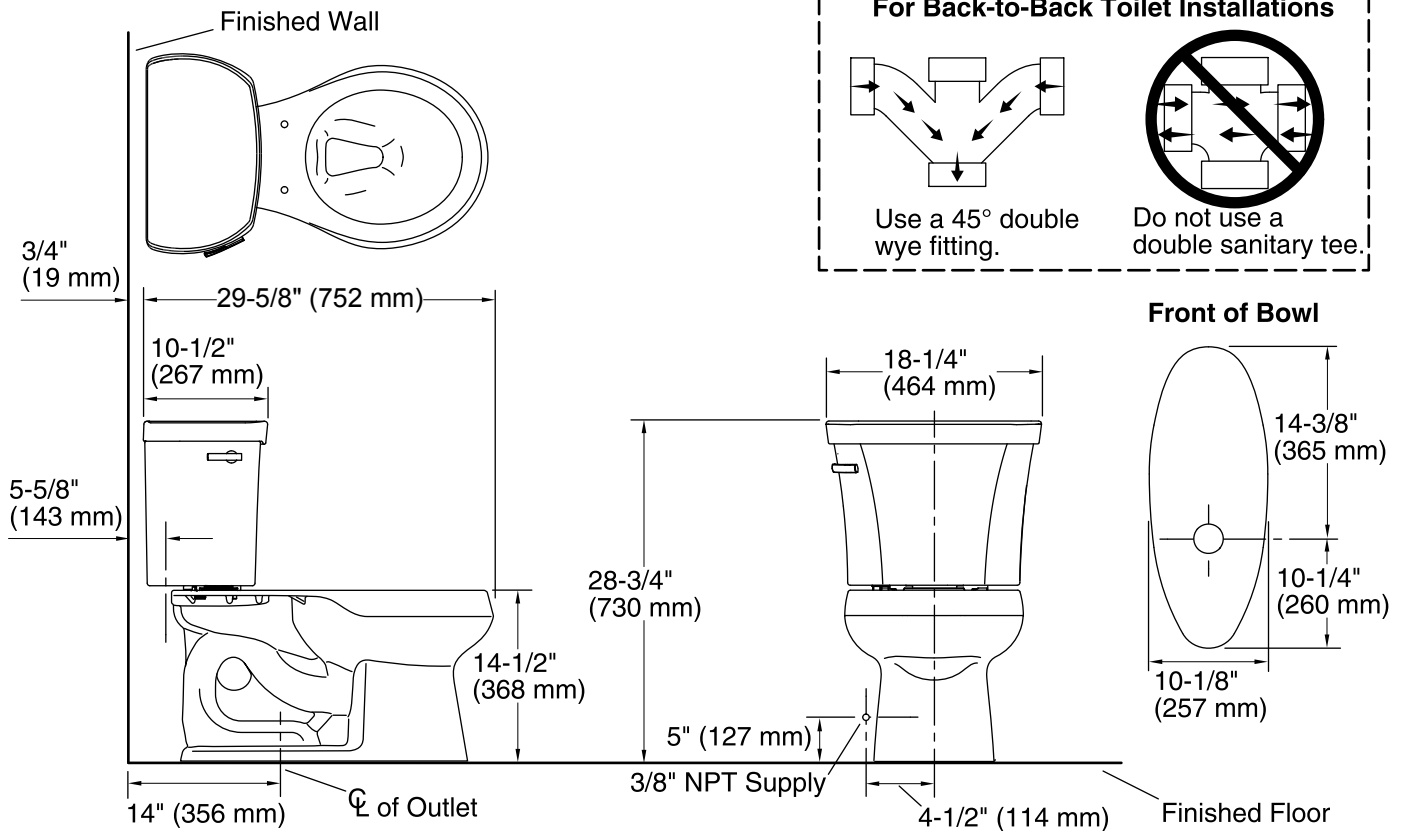

Features

- Two-piece toilet.
- Round-front bowl offers an ideal solution for smaller baths and powder rooms.
- 1.28 gallons per flush (gpf).
- Standard left-hand trip lever included.
- Insuliner® tank liner minimizes condensation on the tank when exposed to high humidity.
- Combination consists of the K-4841-U tank and the K-4197 bowl.
- Coordinates with other products in the Wellworth collection.

Installation

- 14-inch rough-in.
- Three-bolt installation.
- Seat and supply line not included.

Water Conservation & Rebates

- WaterSense® toilets meet strict EPA flushing guidelines, including using at least 20 percent less water than 1.6-gallon toilets.
- Eligible for consumer rebates in some municipalities.
- This product meets water savings requirements for California Energy Commission (CEC), CALGreen, and Colorado SB 14-103.

Components

Product includes:

K-4197 Round-Front Bowl
K-4841-U Toilet Tank

Additional included component/s: Tank cover, Trip lever, Bolt cap accessory pack, and Tank accessory pack.

Codes/Standards

ASME A112.19.2/CSA B45.1
DOE - Energy Policy Act 1992
EPA WaterSense®
California Energy Commission (CEC)

Technical Information

All product dimensions are nominal.

Toilet type:	Two-piece, Floor-mount
Waste Outlet:	Floor
Bowl shape:	Round front
Flush type:	Class Five®
Trap passageway:	2-1/8" (54 mm)
Water Consumption	
Full:	1.28 gpf (4.8 lpf)
Water surface size:	10-1/2" x 7-3/4" (267 mm x 197 mm)
Rim to water surface:	5-1/4" (133 mm)
Rough-in:	14
Seat-mounting holes:	5-1/2" (140 mm)