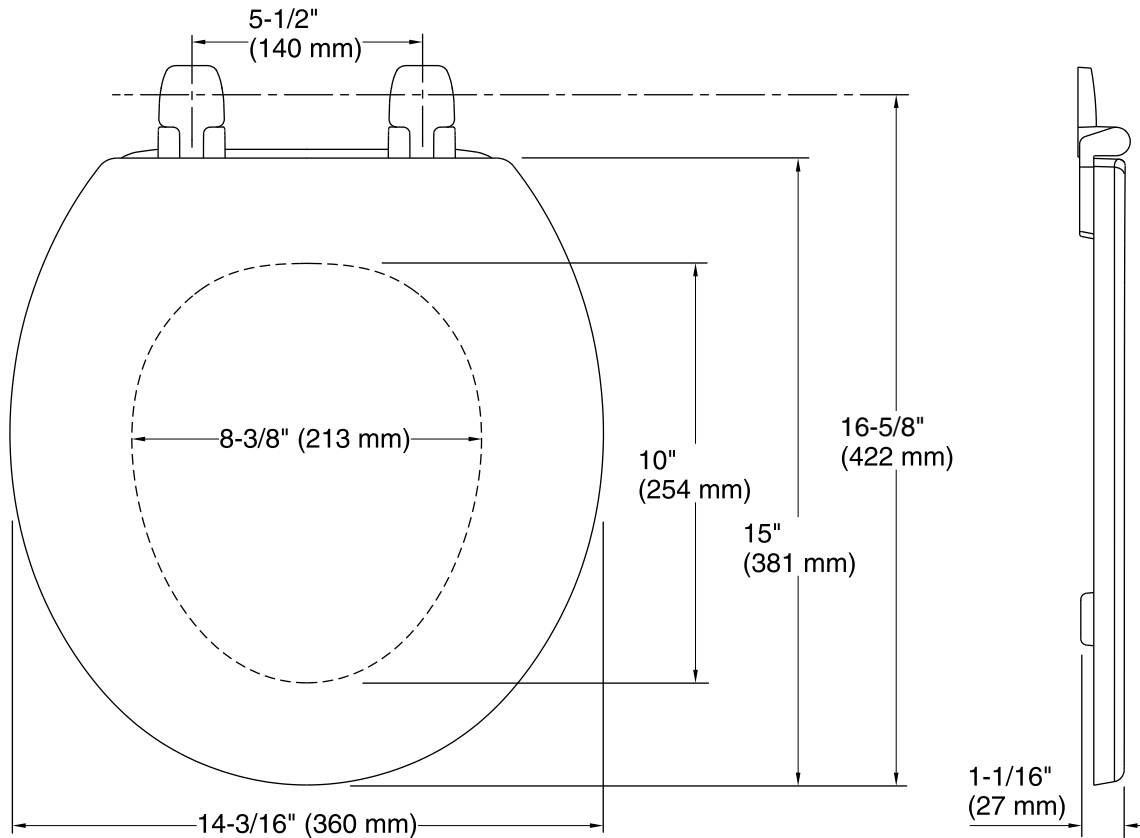

Technical Information

All product dimensions are nominal.

Seat shape type: Round-front

Seat front type: Closed-front

Seat-mounting holes: 5-1/2" (140 mm)

Notes

Install this product according to the installation guide.