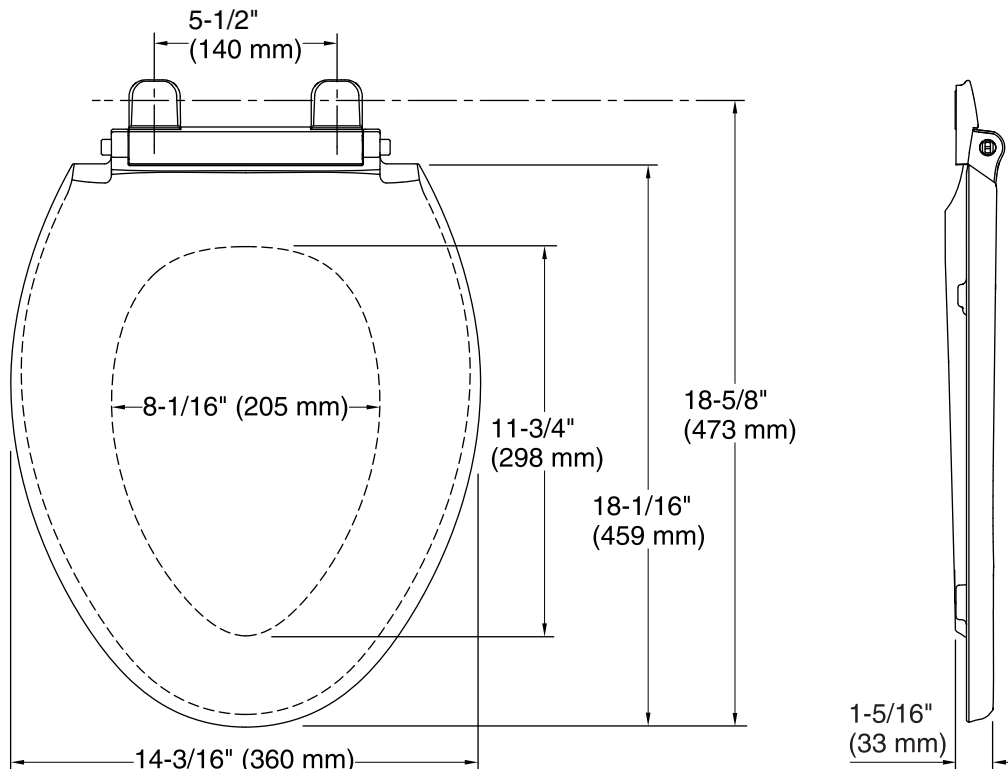

French Curve® Quiet-Close™

Elongated Toilet Seat

K-4713

Features

- Quiet-Close™ lid closes slowly and quietly without slamming.
- Grip-Tight bumpers add stability and prevent shifting.
- Quick-Release™ hinges allow seat to be unlatched from toilet for easy removal and convenient cleaning; no tools required.
- Quick-Attach® hardware for fast and secure installation.
- Color-matched plastic hinges.

K-4713

Technical Information

All product dimensions are nominal.

Seat shape type: Elongated

Seat front type: Closed-front

Seat-mounting holes: 5-1/2" (140 mm)

Notes

Install this product according to the installation guide.