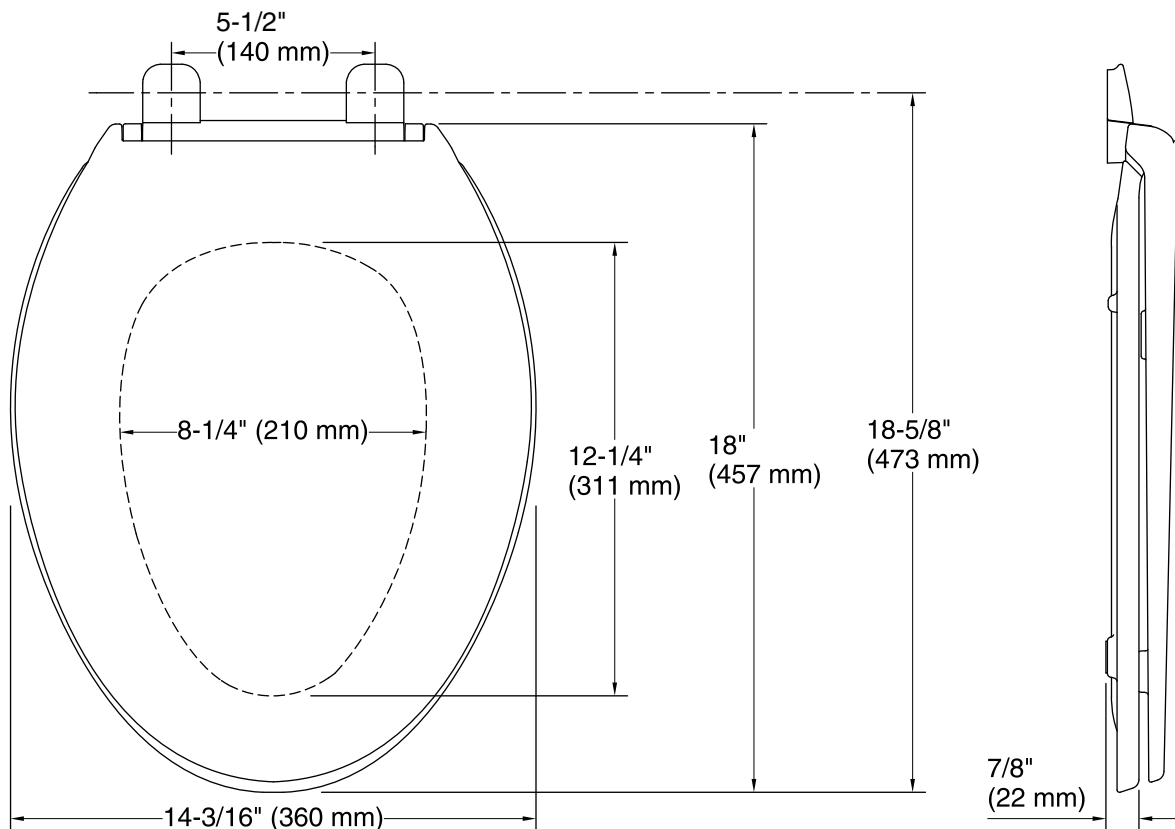

### Technical Information

All product dimensions are nominal.

Seat shape type: Elongated

Seat front type: Closed-front

Seat-mounting holes: 5-1/2" (140 mm)