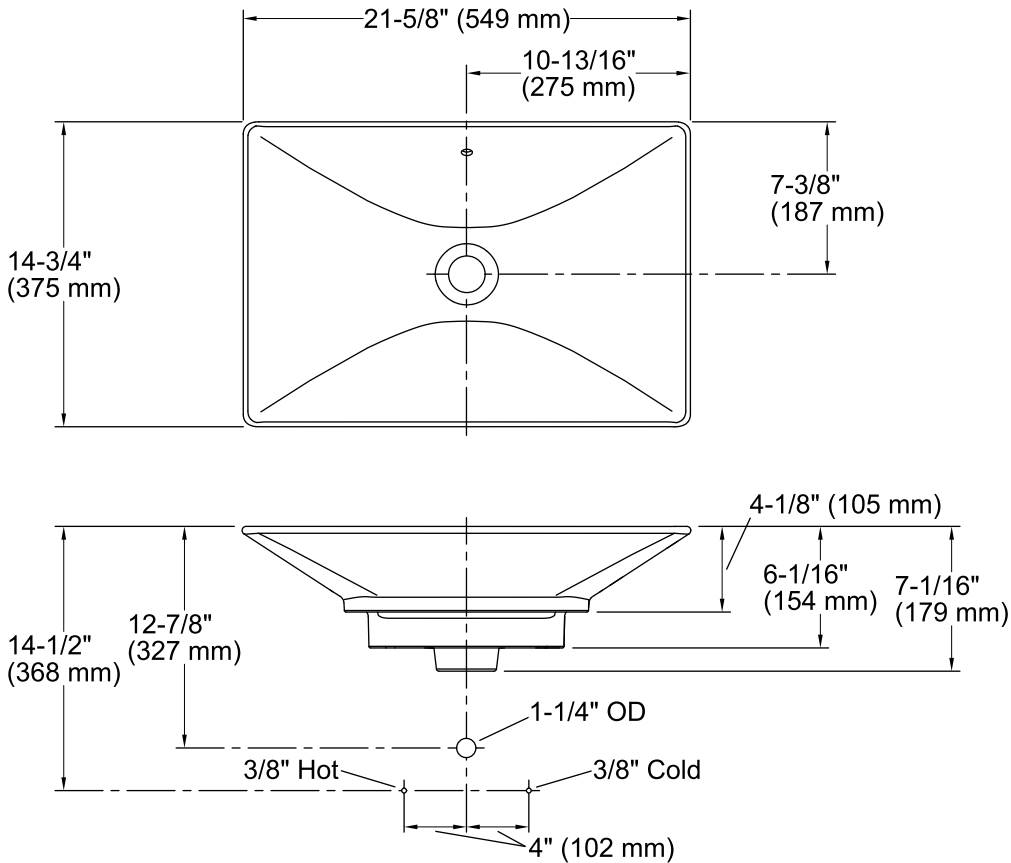

Features

- Deep, V-shaped basin.
- Overflow drain with included K-4061 Polished Chrome cap.
- No faucet holes; requires wall- or counter-mount faucet.
- Coordinates with other products in the Rêve collection.

Available Color/Finishes

Color tiles intended for reference only.

Color	Code	Description
-------	------	-------------

	0	White
	HW1	Honed White
	96	Biscuit
	47	Almond

Technical Information

All product dimensions are nominal.

Bowl configuration:	Single
Installation:	Vessel
Bowl area (Only):	Length: 21-5/8" (549 mm) Width: 14-3/4" (375 mm) Water depth: 3" (76 mm)
Drain hole:	1-3/4" (44 mm)

Notes

Install this product according to the installation instructions.

Spout must be a minimum of 8" (203 mm) long for adequate clearance into bathroom sink when installed with centerline as shown.