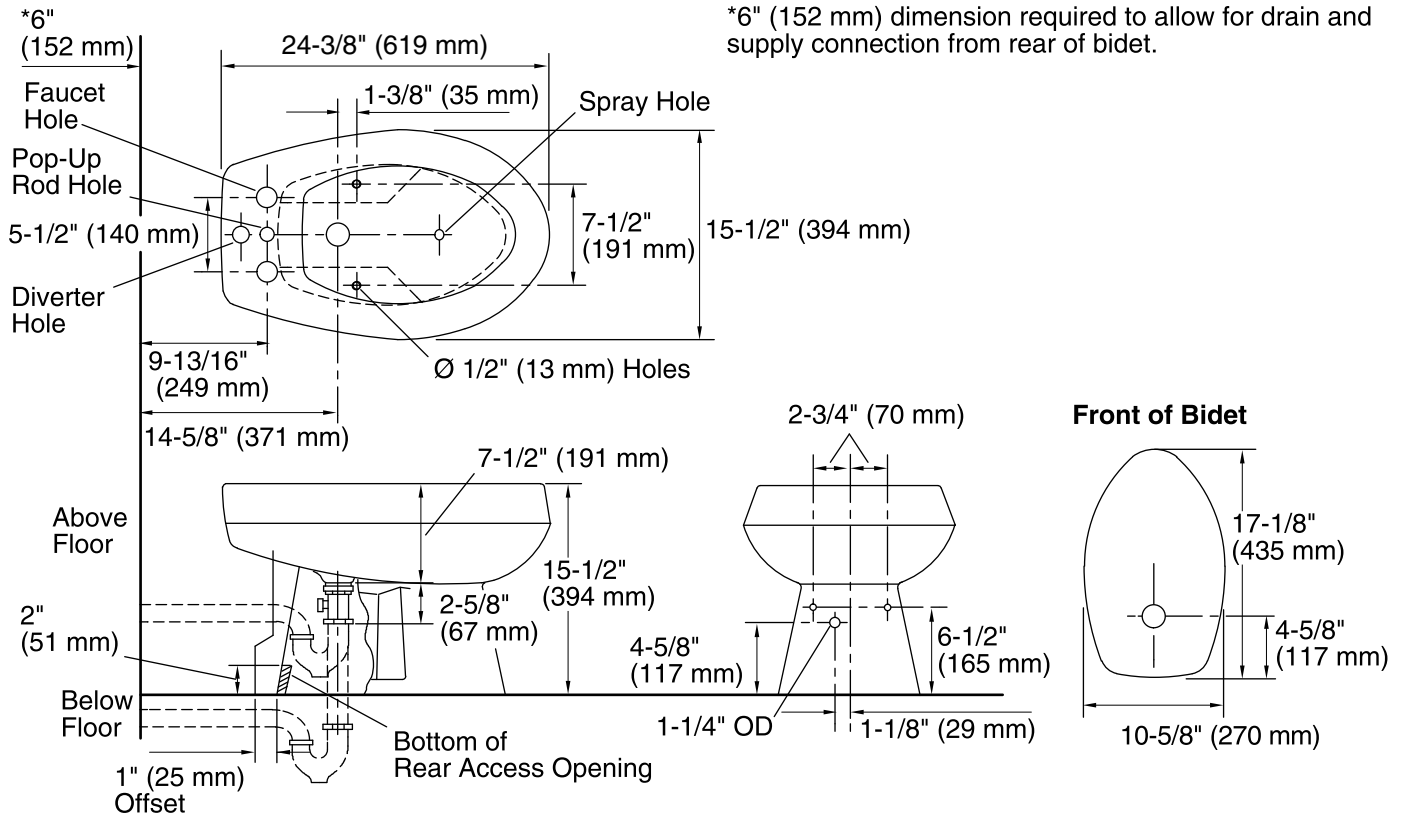

### Features

- Drilled for fixture-mount bidet faucet and vacuum breaker.
- Front fill and vertical spray.

### Installation

- Above- or below-floor rough-in.

### Technical Information

All product dimensions are nominal.