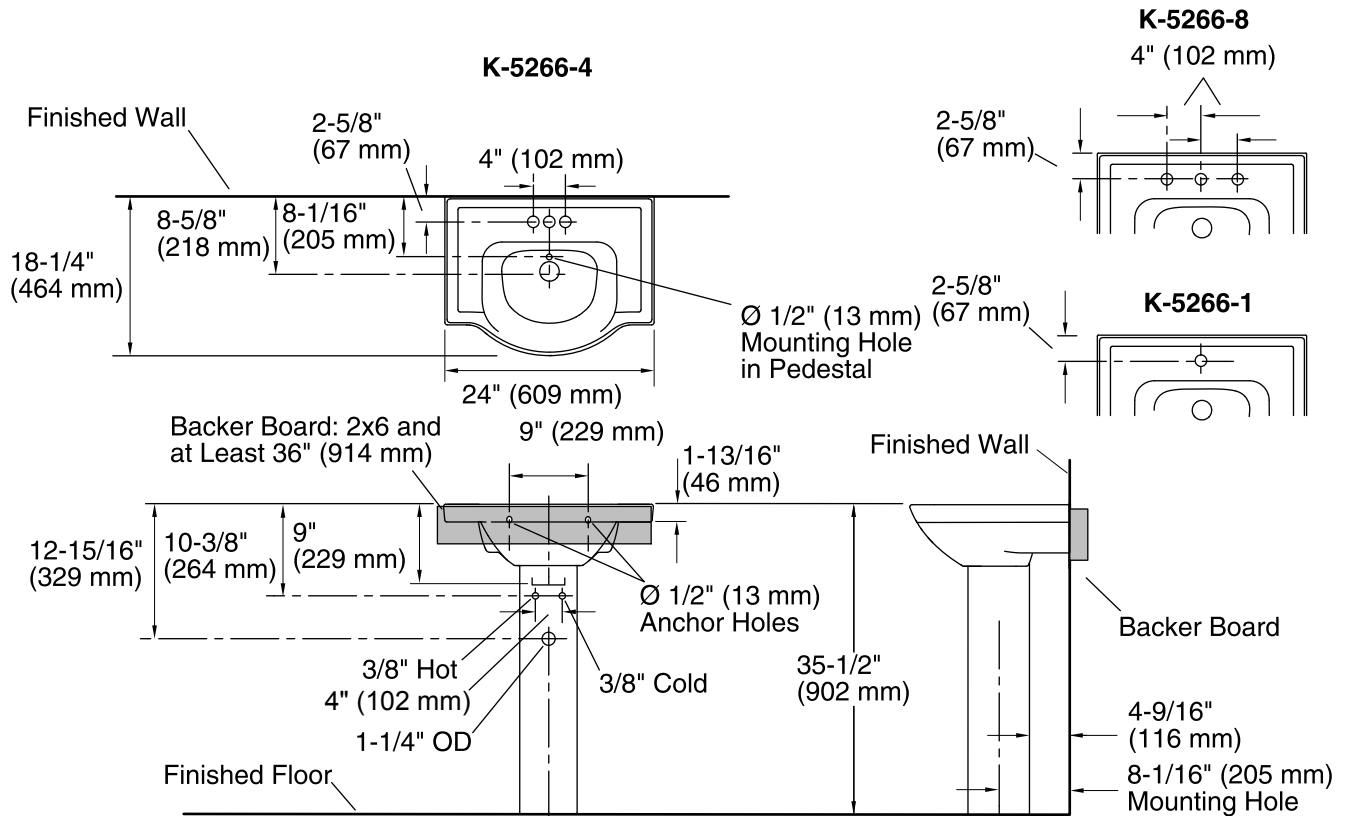

Features

- Ample side deck space for toiletries.
- Single faucet hole.
- Combination consists of the K-5248-1 basin and the K-5246 pedestal.

Material

- Vitreous china.

Installation

- Pedestal

Recommended Accessories

K-7605-P Angle Supply with Stop (pair)
K-8998 P-Trap

Optional Accessories

1041816 Hardware kit, Hollow Wall

Components

Product includes:

K-5246 Bathroom Pedestal

K-5248-1 24" Single-Hole Sink Basin

Additional included component/s: Bathroom Sink, Single-Hole, Pedestal, Accessory Pack, and Rubber Pads.

Technical Information

All product dimensions are nominal.

Installation:	Pedestal
Bowl area:	Length: 14-7/8" (378 mm) Width: 12-5/8" (321 mm) Water depth: 4" (102 mm)
Number of deck holes:	1
Faucet hole(s):	1-3/8" (35 mm)
Drain hole:	1-3/4" (44 mm)