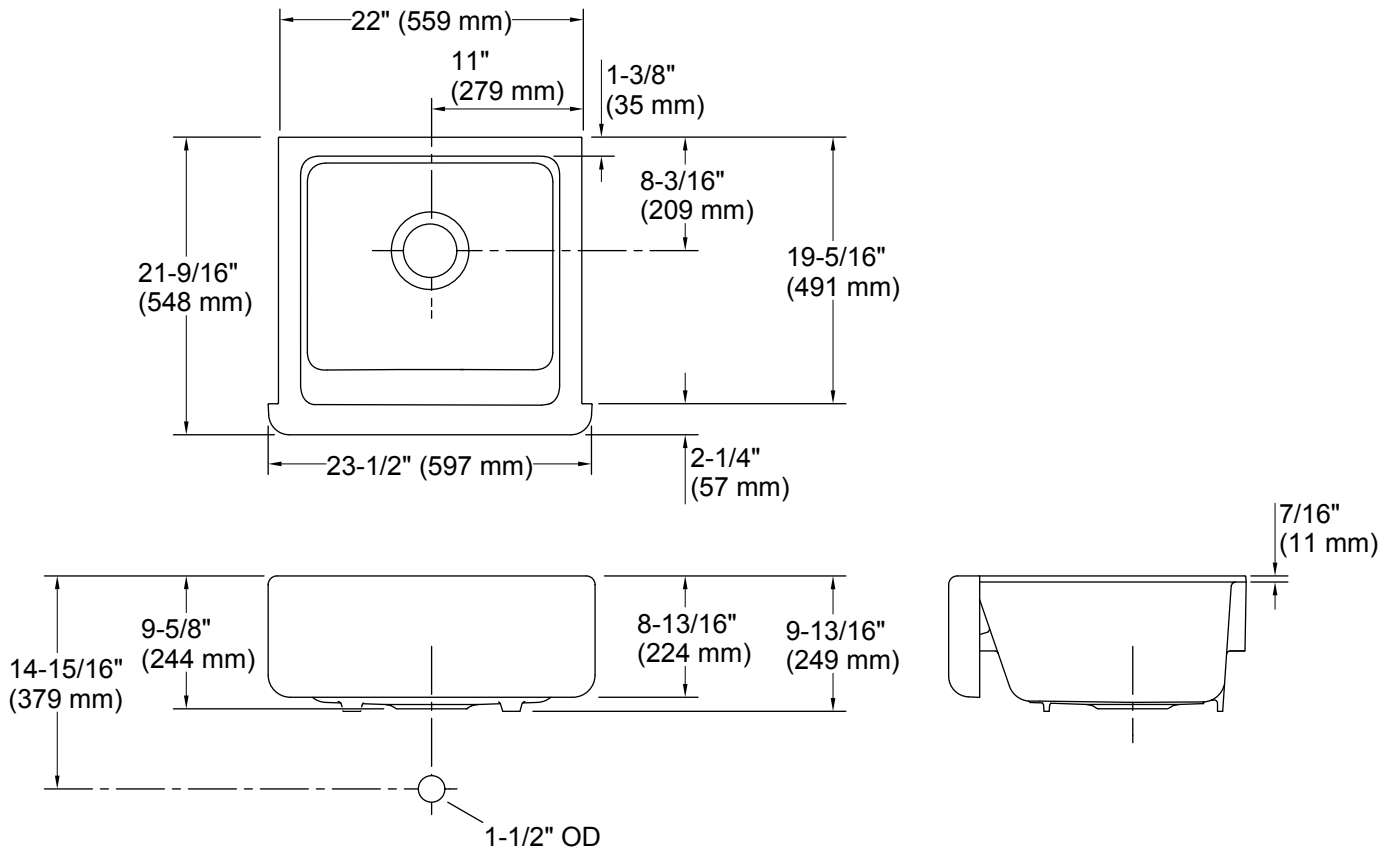

#### Features

- Fits minimum 24-inch apron sink base cabinet.
- Single bowl.
- 9-inch depth.
- Self-Trimming apron overlaps the cabinet face for easy installation and beautiful results.
- No faucet holes.
- Center drain.
- Includes cutout templates.

## Technical Information

All product dimensions are nominal.

Bowl configuration:	Single
Installation:	Under-mount
Min. base cabinet width:	24" (610 mm)
Bowl area (Only):	Length: 18-13/16" (477 mm) Width: 18-1/16" (459 mm) Bowl depth: 9" (229 mm) Water depth: 9" (229 mm)
Drain hole:	3-5/8" (92 mm)
Template:	1247417, required, included 1239229-7, required, included