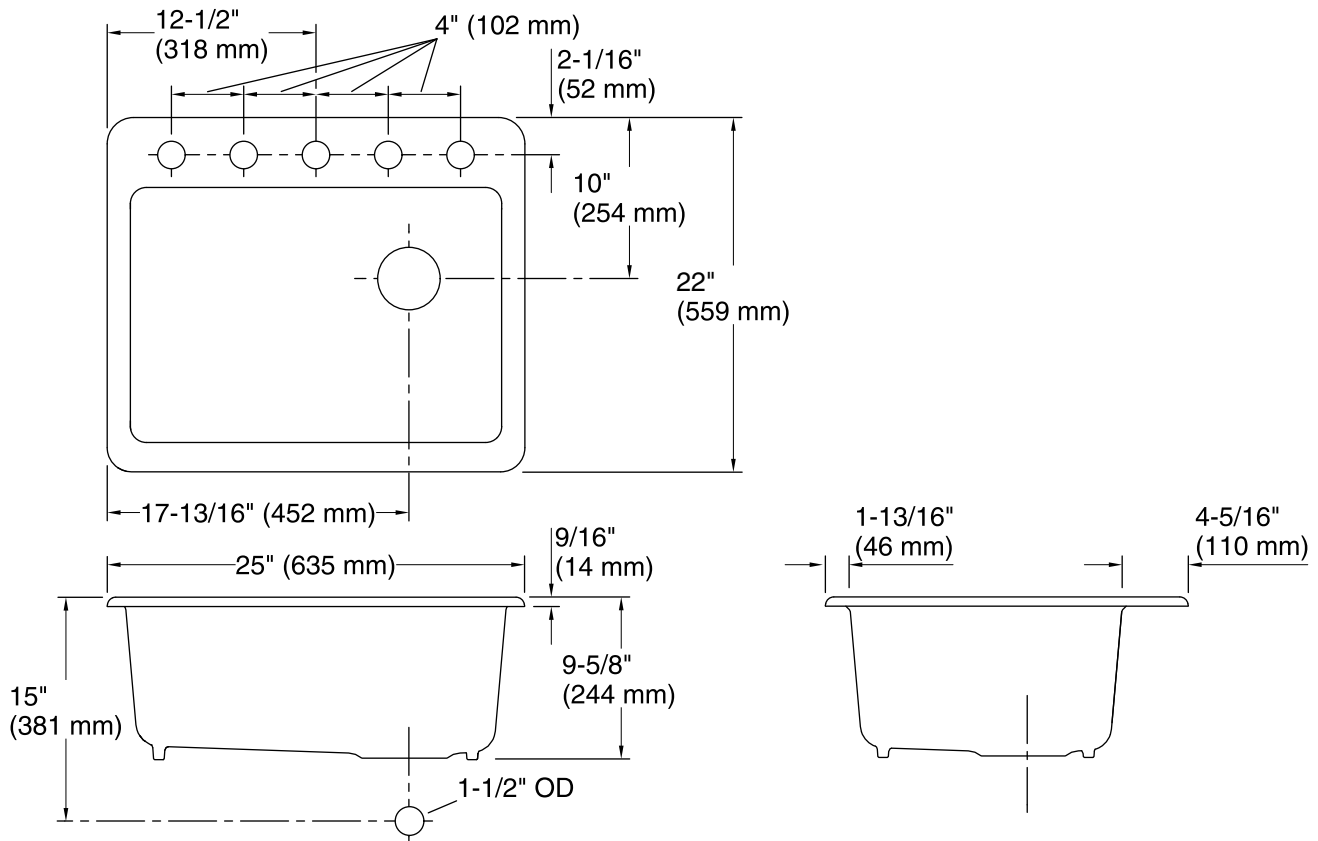

### Features

- 27-inch minimum base cabinet width.
- Single bowl.
- 9-inch depth.
- Five oversized faucet holes.
- Oversized holes allow for easy installation of faucets and accessories.
- Bowl slopes 2 degrees toward drain to minimize water pooling.
- Offset drain increases workspace in the sink and storage space underneath.
- Includes stainless-steel sink rack.
- Includes under-mount installation kit for simplified installation.
- Small size fits compact spaces.

## Technical Information

All product dimensions are nominal.

Bowl configuration:	Single
Installation:	Under-mount
Min. base cabinet width:	28" (711 mm)
Bowl area (Only):	Length: 22-1/4" (565 mm) Width: 15-13/16" (402 mm) Bowl depth: 9" (229 mm)
Number of deck holes:	5
Faucet hole(s):	2-3/8" (60 mm)
Drain hole:	3-7/8" (98 mm)
Template:	1172565-7, required, included