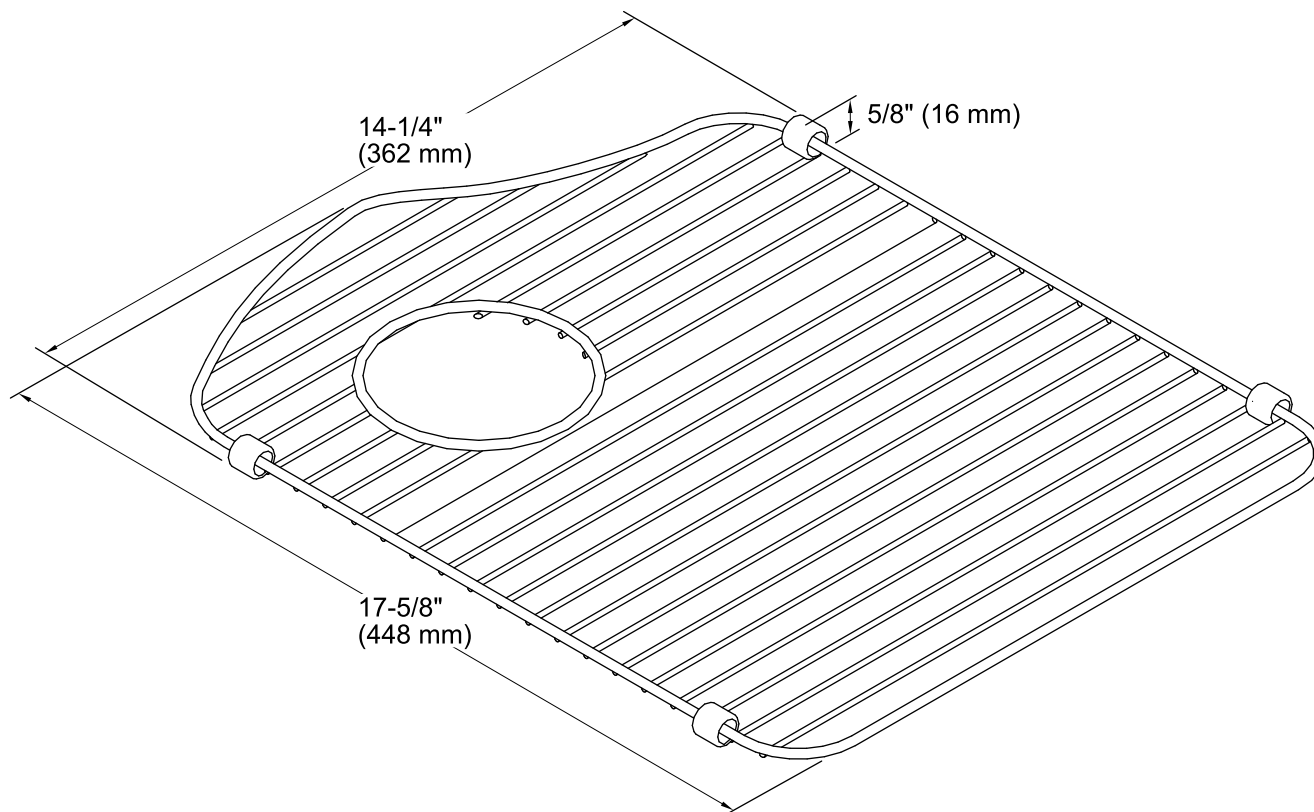

Features

- Fits in either bowl of the K-3842 and K-3843 Octave kitchen sinks.
- Comes included with the K-3842 and K-3843 Octave kitchen sinks.
- Durable stainless-steel construction.
- Helps protect sink surface from daily wear.
- Dishwasher safe.
- Innovative wheels around the perimeter provide a secure fit and reduce debris buildup.

Color	Code	Description
	ST	Stainless Steel

Technical Information

All product dimensions are nominal.