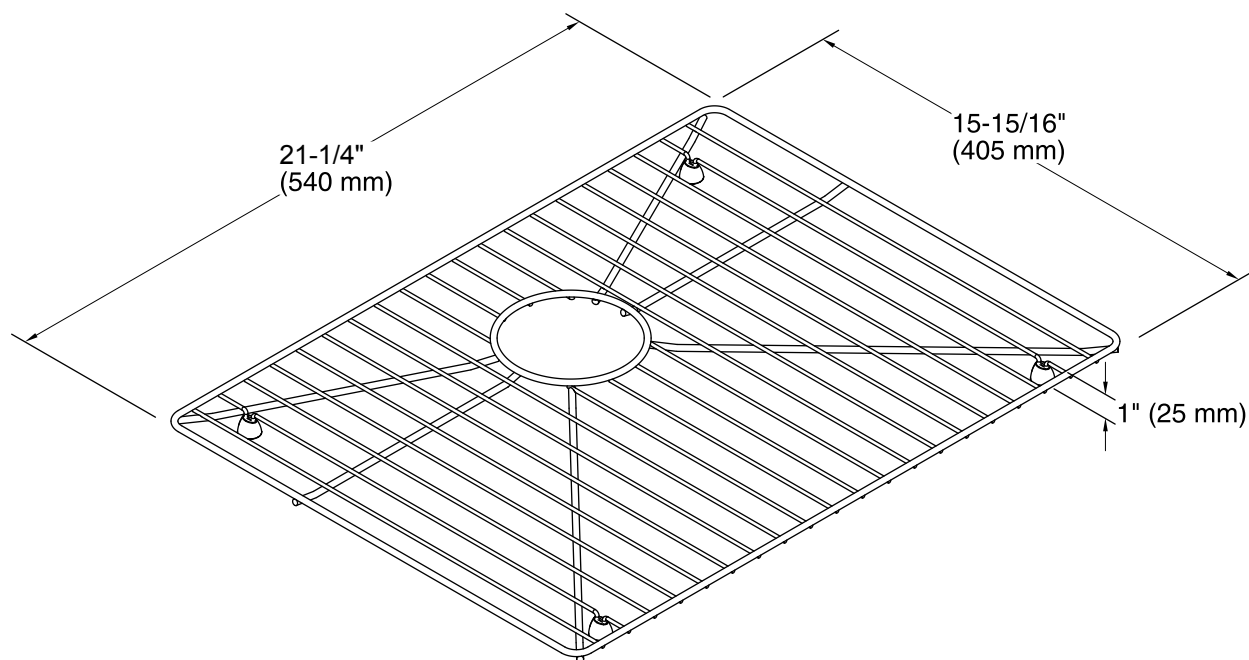

Technical Information

All product dimensions are nominal.