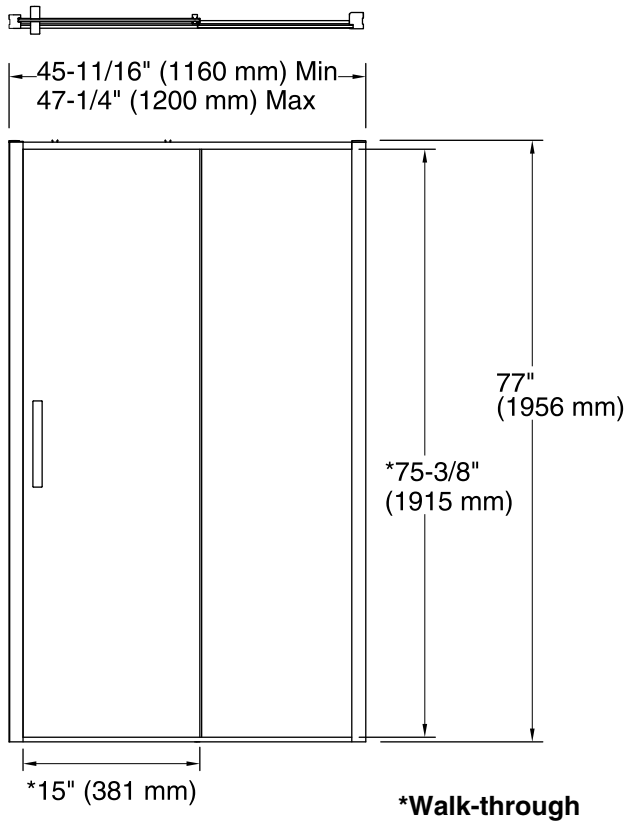

Technology

- Frameless, 5/16-inch-thick (8mm) Crystal Clear tempered glass.
- Right-hand door slides open; fixed panel on left.
- 11-inch geometric handle on both sides of the glass has a solid, heavy feel.
- Ultra-low threshold (9/16-inch) for easy entry and exit.
- Seals provide excellent water containment.
- Door catch closes door securely.
- CleanCoat® nanotechnology helps prevent bacteria, mildew and water stains on your glass, making it easy to clean and looking new.
- No exposed screws for a sleek, contemporary look.
- Available in Bright Polished Silver (SHP) finish.

Installation

- Sliding shower door.
- Pre-assembled frame requires no cutting during installation.
- 3/4-inch width adjustability on each wall jamb, offering 1-1/2-inch total adjustability.
- Roller system adjustability for out-of-plumb fine-tuning.
- Not for use in hospitality.
- For residential use only.

Technical Information

All product dimensions are nominal.

Installation type: For shower base installation

Opening Width - Min: 45-11/16" (1160 mm)

Opening Width - Max: 47-1/4" (1200 mm)

Walk-through - Min: 15" (381 mm)

Walk-through - Max: 15" (381 mm)

Glass thickness: 5/16" (8 mm)

Glass coating: CleanCoat®

Notes

Install this product according to the installation guide.

The vertical opening should be a minimum of 80" (2032 mm) to allow for installation clearance.