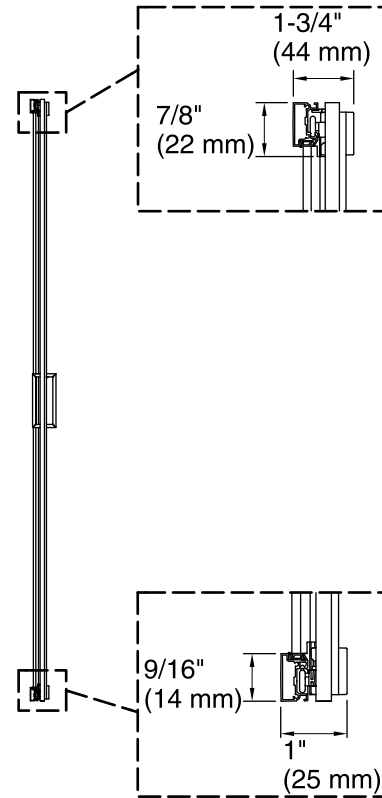

Technology

- Frameless, 5/16-inch-thick (8mm) Crystal Clear tempered glass.
- Right-hand door slides open; fixed panel on left.
- 11-inch geometric handle on both sides of the glass has a solid, heavy feel.
- Ultra-low threshold (9/16-inch) for easy entry and exit.
- Seals provide excellent water containment.
- Door catch closes door securely.
- CleanCoat® nanotechnology helps prevent bacteria, mildew and water stains on your glass, making it easy to clean and looking new.
- No exposed screws for a sleek, contemporary look.
- Available in Bright Polished Silver (SHP) finish.

Installation

- Sliding shower door.
- Pre-assembled frame requires no cutting during installation.
- 3/4-inch width adjustability on each wall jamb, offering 1-1/2-inch total adjustability.
- Roller system adjustability for out-of-plumb fine-tuning.
- Not for use in hospitality.
- For residential use only.

Technical Information

All product dimensions are nominal.

Installation type: For shower base installation

Opening Width - Min: 45-11/16" (1160 mm)

Opening Width - Max: 47-1/4" (1200 mm)

Walk-through - Min: 15" (381 mm)

Walk-through - Max: 15" (381 mm)

Glass thickness: 5/16" (8 mm)

Glass coating: CleanCoat®

Notes

Install this product according to the installation guide.

The vertical opening should be a minimum of 80" (2032 mm) to allow for installation clearance.