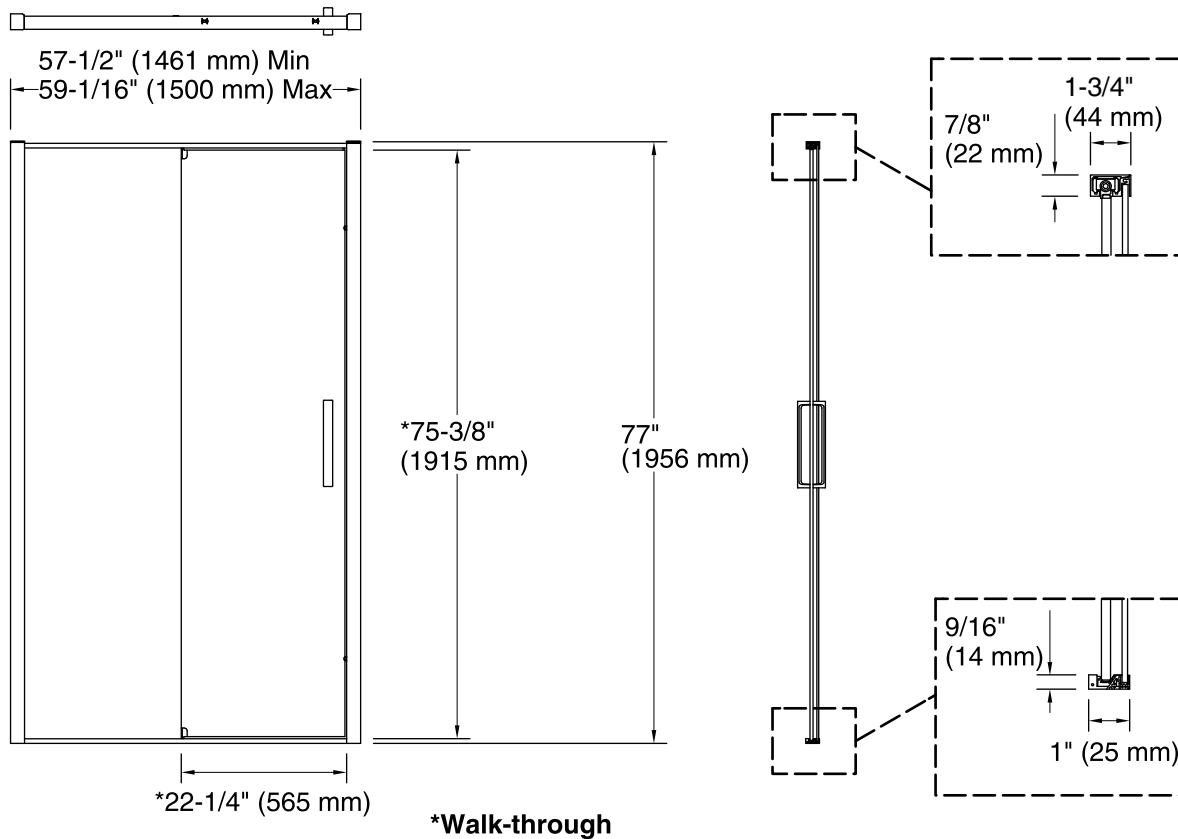

### Technology

- Frameless, 5/16-inch-thick (8mm) Crystal Clear tempered glass.
- Left-hand door slides open; fixed panel on right.
- 11-inch geometric handle on both sides of the glass has a solid, heavy feel.
- Ultra-low threshold (9/16-inch) for easy entry and exit.
- Seals provide excellent water containment.
- Door catch closes door securely.
- CleanCoat® nanotechnology helps prevent bacteria, mildew and water stains on your glass, making it easy to clean and looking new.
- No exposed screws for a sleek, contemporary look.
- Available in Bright Polished Silver (SHP) finish.
- Includes K-706108-FL-SHP fixed sliding door and K-706108-ML-SHP moving sliding door (ships separately).

### Installation

- Sliding shower door.
- Pre-assembled frame requires no cutting during installation.
- 3/4-inch width adjustability on each wall jamb, offering 1-1/2-inch total adjustability.
- Roller system adjustability for out-of-plumb fine-tuning.
- Not for use in hospitality.
- For residential use only.

## Technical Information

All product dimensions are nominal.

Installation type: For shower base installation

Opening Width - Min: 57-1/2" (1460 mm)

Opening Width - Max: 59-1/16" (1500 mm)

Walk-through - Min: 22-1/4" (565 mm)

Walk-through - Max: 22-1/4" (565 mm)

Glass thickness: 5/16" (8 mm)

Glass coating: CleanCoat®