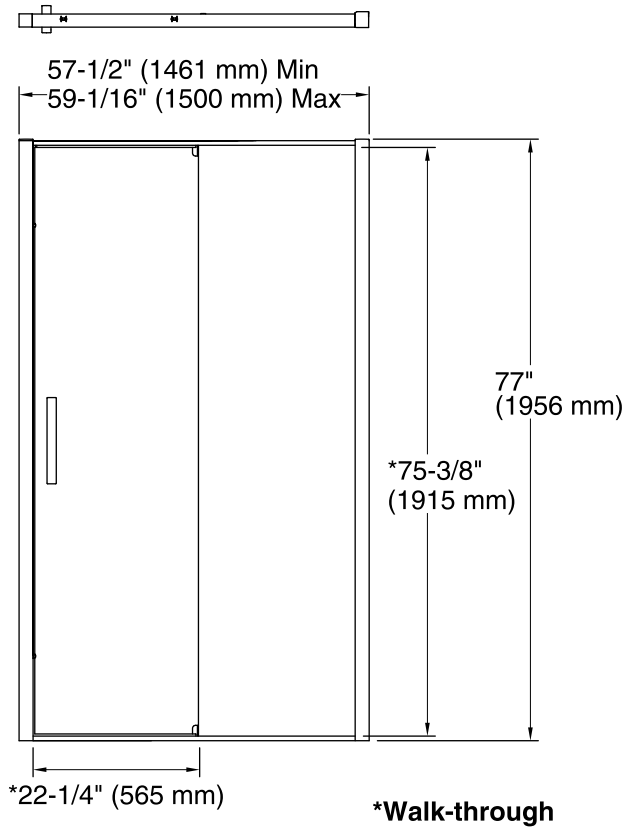

Technology

- Frameless, 5/16-inch-thick (8mm) Crystal Clear tempered glass.
- Right-hand door slides open; fixed panel on left.
- 11-inch geometric handle on both sides of the glass has a solid, heavy feel.
- Ultra-low threshold (9/16-inch) for easy entry and exit.
- Seals provide excellent water containment.
- Door catch closes door securely.
- CleanCoat® nanotechnology helps prevent bacteria, mildew and water stains on your glass, making it easy to clean and looking new.
- No exposed screws for a sleek, contemporary look.
- Available in Bright Polished Silver (SHP) finish.
- Includes K-706109-FL-SHP fixed sliding door and K-706109-ML-SHP moving sliding door (ships separately).

Installation

- Sliding shower door.
- Pre-assembled frame requires no cutting during installation.
- 3/4-inch width adjustability on each wall jamb, offering 1-1/2-inch total adjustability.
- Roller system adjustability for out-of-plumb fine-tuning.
- Not for use in hospitality.
- For residential use only.

Available Colors/Finishes

Color tiles intended for reference only.

Color	Code	Description
	SHP	

Available Glass Options

Code	Description
L	Crystal Clear

Technical Information

All product dimensions are nominal.

Installation type: For shower base installation

Opening Width - Min: 57-1/2" (1460 mm)

Opening Width - Max: 59-1/16" (1500 mm)

Walk-through - Min: 22-1/4" (565 mm)

Walk-through - Max: 22-1/4" (565 mm)

Glass thickness: 5/16" (8 mm)