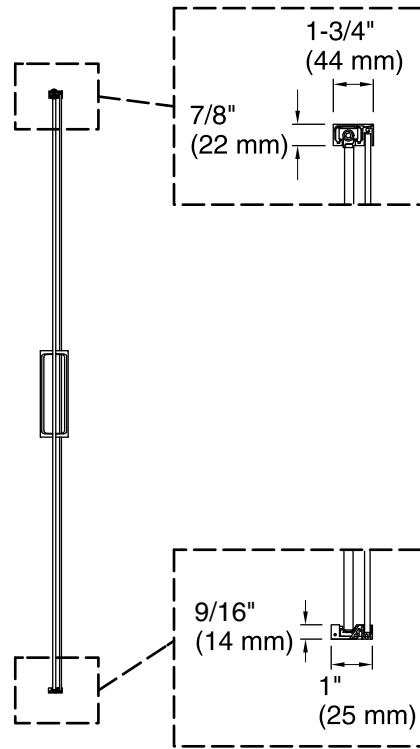

Technical Information

All product dimensions are nominal.

Installation type: For shower base installation

Opening Width - Min: 57-1/2" (1460 mm)

Opening Width - Max: 59-1/16" (1500 mm)

Walk-through - Min: 22-1/4" (565 mm)

Walk-through - Max: 22-1/4" (565 mm)

Glass thickness: 5/16" (8 mm)

Glass coating: CleanCoat®

Notes

Install this product according to the installation guide.

The vertical opening should be a minimum of 80" (2032 mm) to allow for installation clearance.