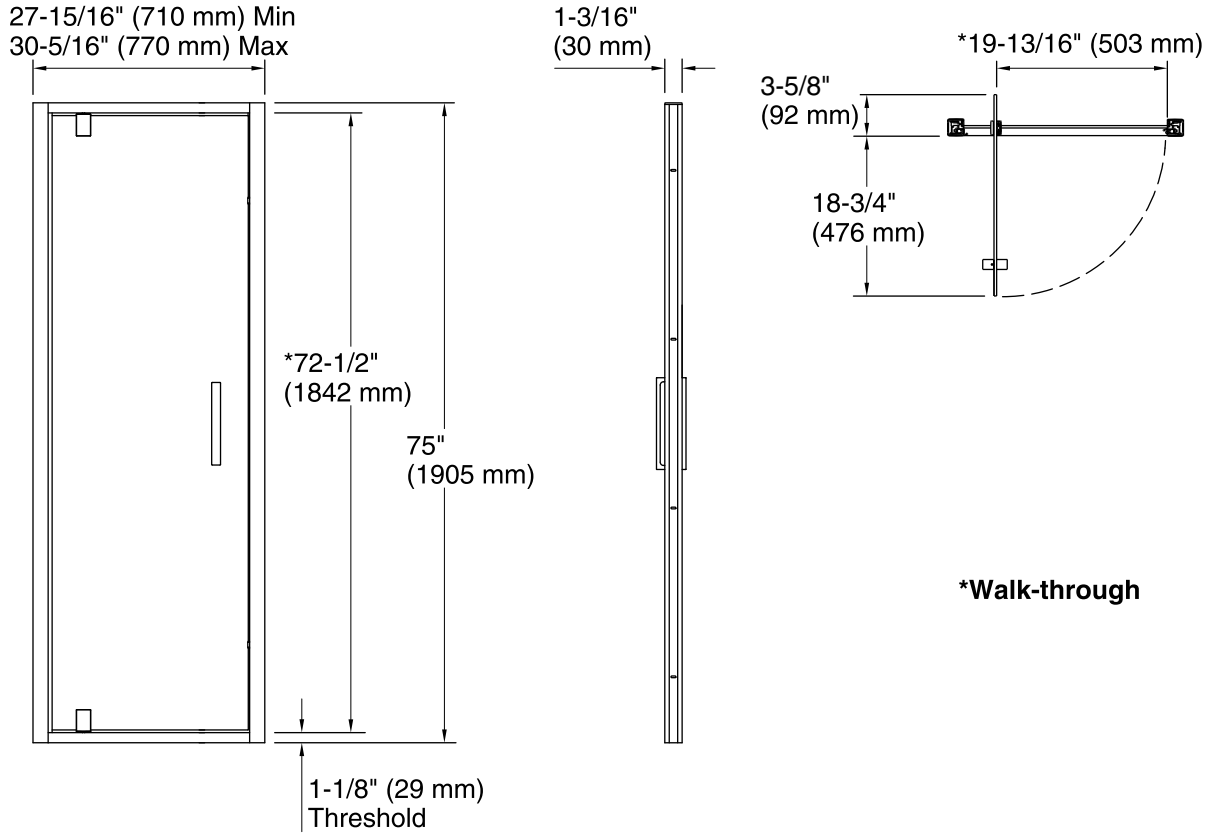

*Walk-through

Technical Information

All product dimensions are nominal.

Installation type: For shower base installation

Opening Width - Min: 27-15/16" (710 mm)

Opening Width - Max: 30-5/16" (770 mm)

Walk-through - Min: 19-1/2" (495 mm)

Walk-through - Max: 19-1/2" (495 mm)

Glass thickness: 5/16" (8 mm)

Glass coating: CleanCoat®

Notes

Install this product according to the installation guide.