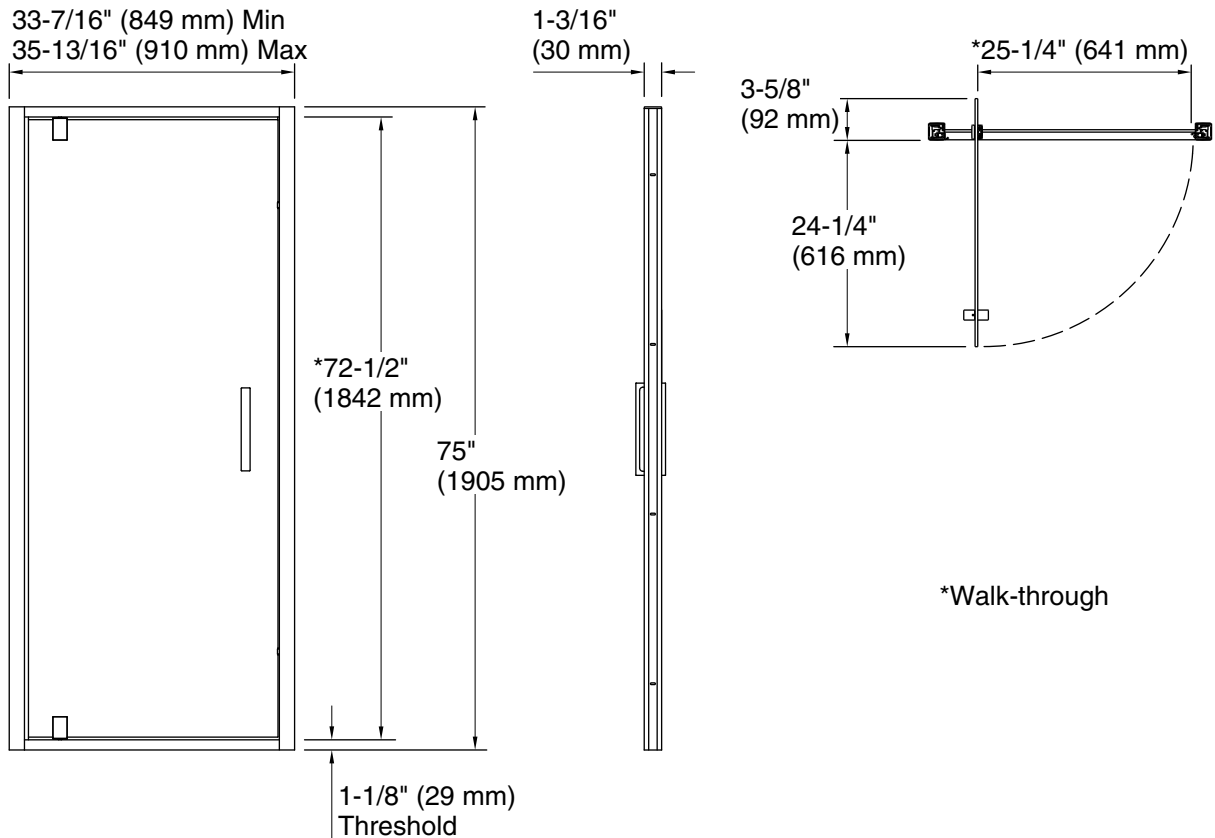

### Material

- Frameless, 5/16" (8mm) thick Crystal Clear tempered glass.

### Installation

- Pivot shower door.
- Door can be installed to open to the left or right to suit your bathroom layout.
- Twist & Lock wall jamb system locks into place with no cutting required.
- 1-3/16" (30 mm) width adjustability on each wall jamb, offering 2-3/8" (60 mm) total adjustability.
- Adjustable hinges allow for out-of-plumb fine-tuning.
- Adjustable ball catch for reliable operation.
- Not for use in hospitality.
- For residential use only.

## Technical Information

All product dimensions are nominal.

Installation type:	For shower base installation
Opening Width - Min:	33-7/16" (850 mm)
Opening Width - Max:	35-13/16" (910 mm)
Walk-through - Min:	25" (635 mm)
Walk-through - Max:	25" (635 mm)
Base-To-Wall Radius - Max:	1" (25 mm)
Glass thickness:	5/16" (8 mm)
Glass coating:	CleanCoat®