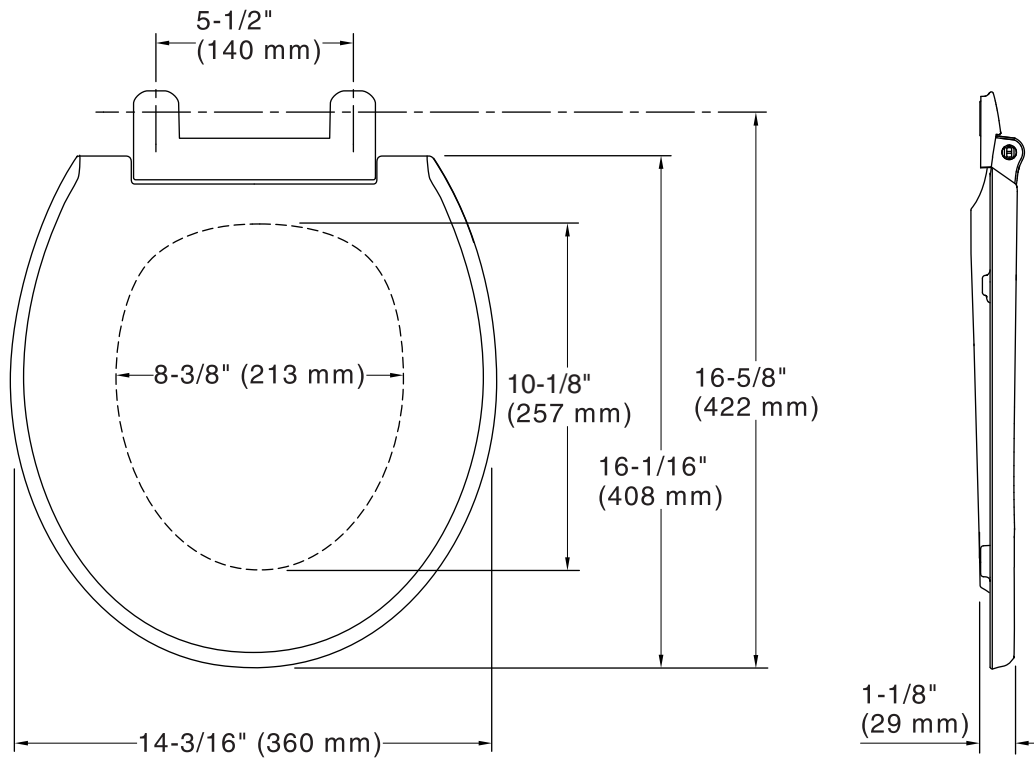

Color	Code	Description
	0	White
	96	Biscuit
	47	Almond
	NY	Dune
	95	Ice™ Grey
	G9	Sandbar
	K4	Cashmere
	58	Thunder™ Grey
	7	Black Black™

Technical Information

All product dimensions are nominal.

Seat shape type: Round-front