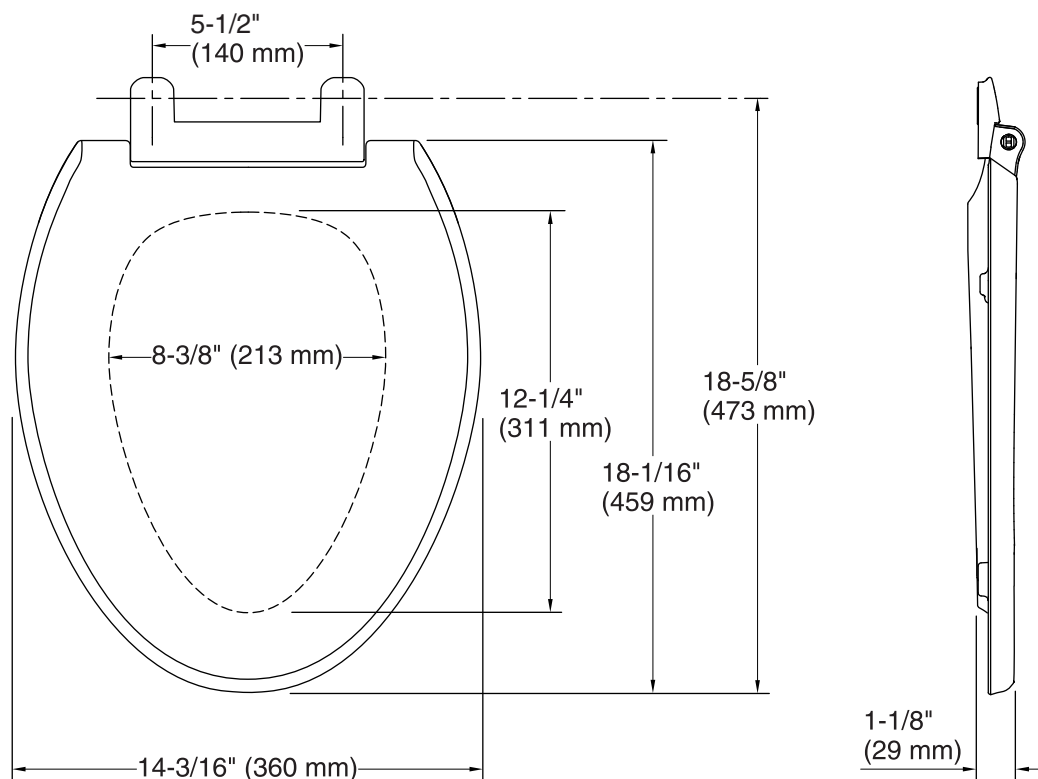

Technical Information

All product dimensions are nominal.

Seat shape type: Elongated

Seat front type: Closed-front

Notes

Install this product according to the installation guide.

Requires 4 AA batteries (not included).