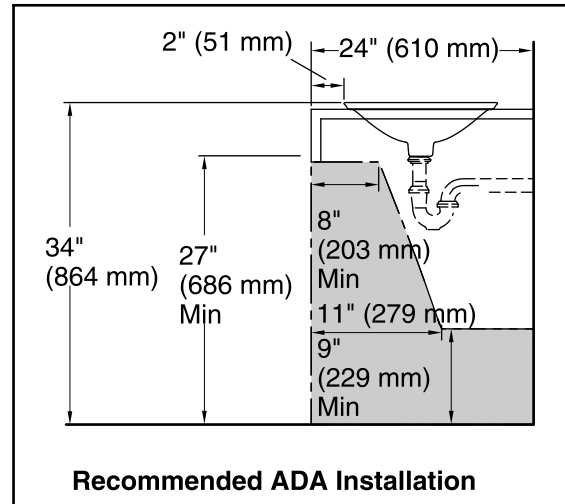

THE BOLD LOOK
OF **KOHLER**®

Standard Installation

Recommended ADA Installation

Technical Information

All product dimensions are nominal.

Bowl configuration: Single

Installation: Drop-in, Vessel

Bowl area (Only): Diameter: 17-11/16" (449 mm)
Bowl depth: 4" (102 mm)
Water depth: 4" (102 mm)