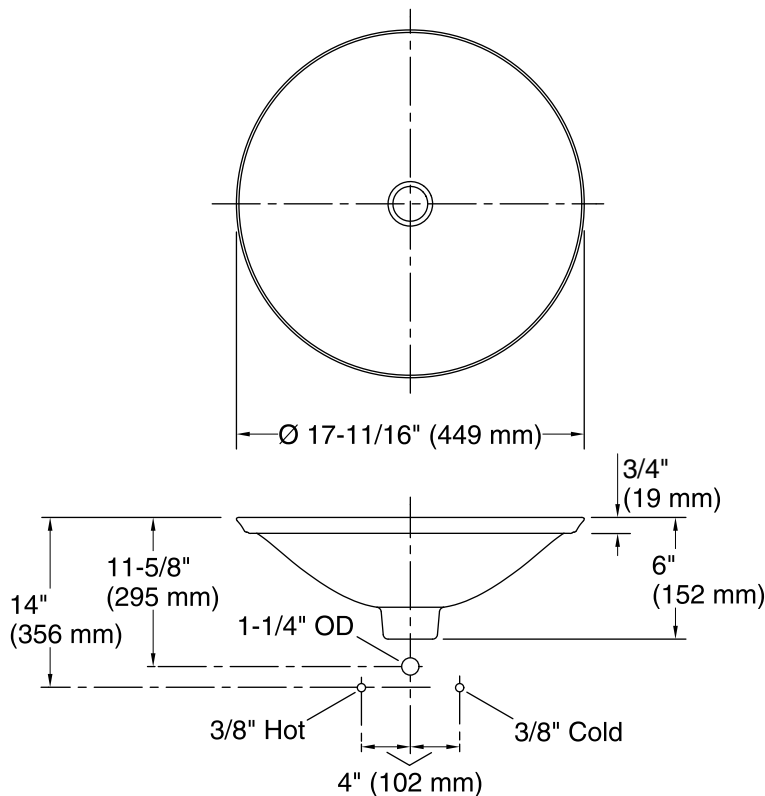

Carillon® Round Wading Pool®

Bathroom Sink

K-7806

Features

- Round basin with subtle lift at edges.
- Wading pool design accommodates a wide variety of faucets.
- No faucet holes; requires wall- or counter-mount faucet.

THE BOLD LOOK
OF **KOHLER**®

Standard Installation

Recommended ADA Installation

Technical Information

All product dimensions are nominal.

Bowl configuration: Single

Installation: Drop-in, Vessel

Bowl area (Only): Diameter: 17-11/16" (449 mm)
Bowl depth: 4" (102 mm)
Water depth: 4" (102 mm)