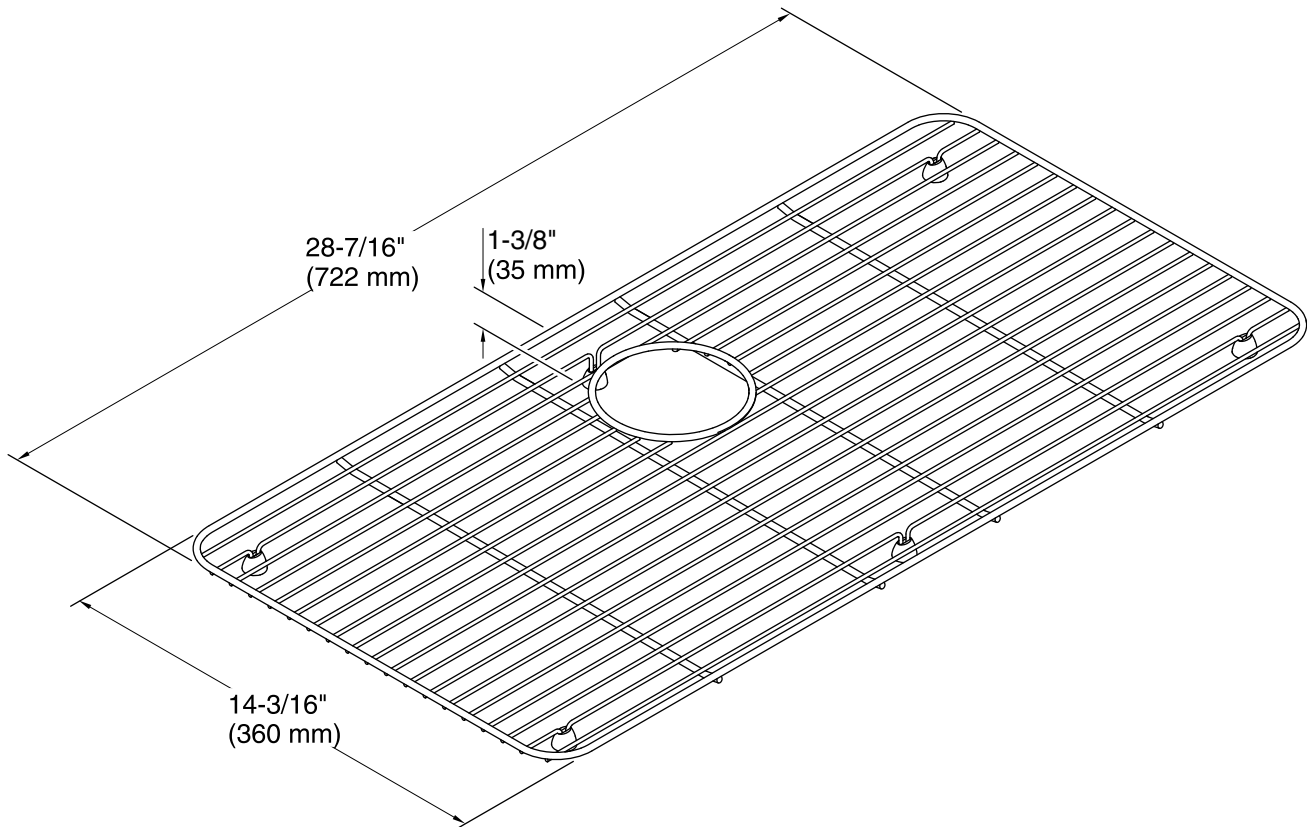

Features

- Fits in the bowl of the K-5707 Iron/Tones kitchen sink.
- Durable stainless steel construction.
- Helps protect sink surface from daily wear.
- Rubber feet provide added protection.
- Dishwasher safe.

Color	Code	Description
-------	------	-------------

	ST	Stainless Steel
--	----	-----------------

Technical Information

All product dimensions are nominal.