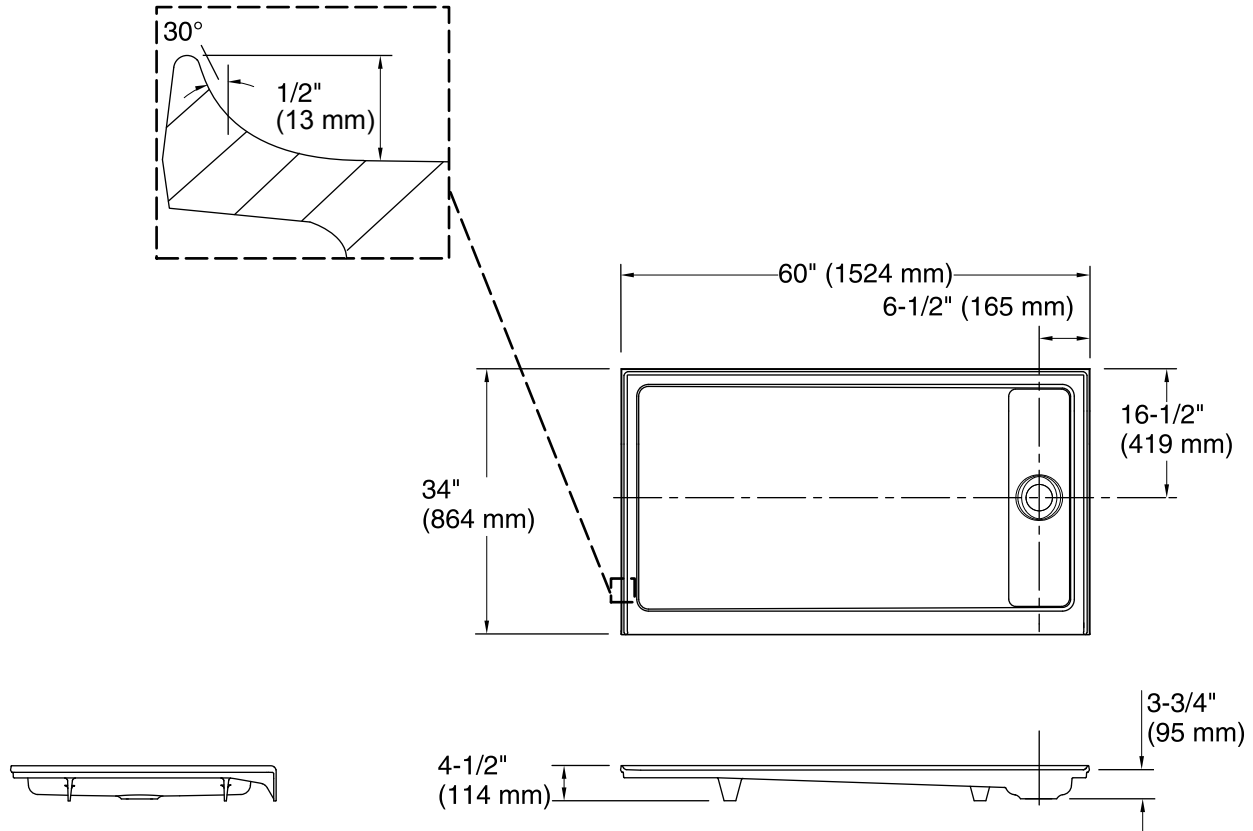

Features

- Safeguard® slip-resistant finish for added safety.
- Single threshold for alcove installation with three tile-in flanges.
- KOHLER® enameled cast iron.
- Recessed drain (can be used with K-9157 or K-9159 drain cover).
- Right center drain.
- Ideal size for remodel installations into a 5-foot alcove with a shower door.
- Rim size optimized for water containment and aesthetics.

	0	White
	96	Biscuit
	47	Almond
	NY	Dune
	95	Ice™ Grey
	G9	Sandbar

Technical Information

All product dimensions are nominal.

Installation: 3-Wall Alcove

Drain location: Right

Weight: 193 lbs (87.5 kg)

Notes

Measure your actual product for rough-in details.

Install this product according to the installation instructions.

The dimensions are applicable for this product only and should not be used to fabricate substitute bases for shower enclosures.