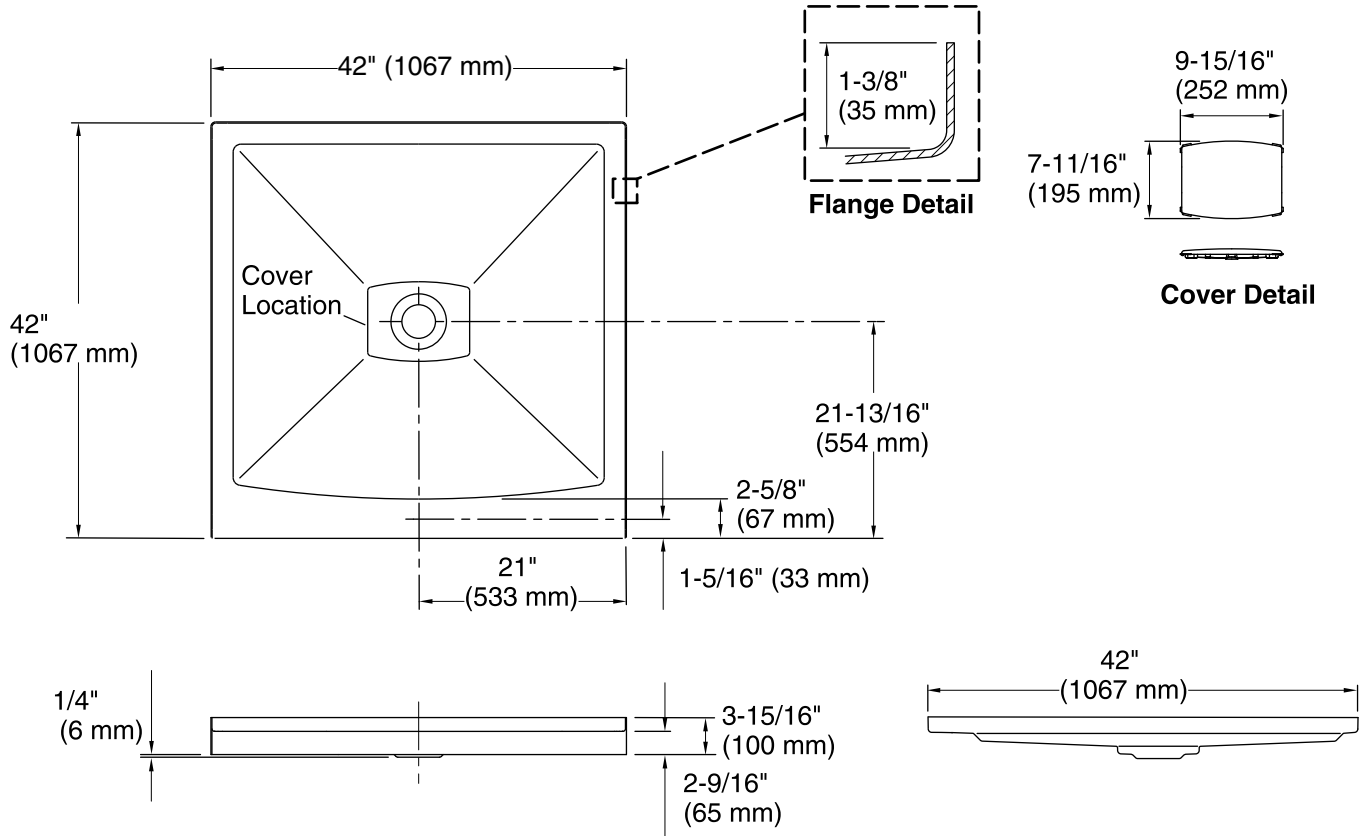

Technical Information

All product dimensions are nominal.

Installation:	3-Wall Alcove
Drain location:	Center
Weight:	44 lbs (20 kg)
Minimum floor load:	20 lbs/ft² (97.6 kg/m²)

Notes

- Measure your actual product for rough-in details.
- Install this product according to the installation instructions.
- Shimming may be required to level the fixture.
- Shimming may be required between the stud frame and the fixture.
- Stud opening tolerance is + 1/4" (6 mm), - 0" (0 mm).