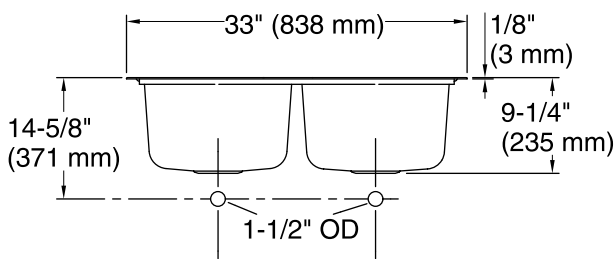

KOHLER® All-In-One Kit

Top-/Under-Mount Kitchen Sink

K-R75791-2PC

Technical Information

All product dimensions are nominal.

Installation: Under-mount, Top-mount

Min. base cabinet width: 36" (914 mm)

Bowl area: Length: 29-7/16" (748 mm)
 Width: 18-7/16" (468 mm)
 Bowl depth: 9" (229 mm)
 Water depth: 9" (229 mm)

Number of deck holes: 2

Faucet hole(s): 1-7/16" (37 mm)

Soap/Lotion hole: 1-7/16" (37 mm)

Drain hole: 3-3/4" (94 mm)

Template: 1263722-7, required, included

Notes

Install this product according to the installation instructions.