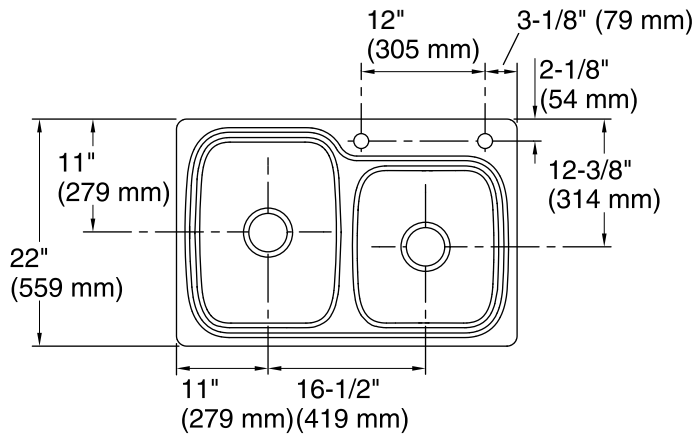

KOHLER® All-In-One Kit

Top-/Under-Mount Kitchen Sink

K-R75791-2PC

Technical Information

All product dimensions are nominal.

Installation: Under-mount, Top-mount

Min. base cabinet width: 36" (914 mm)

Bowl area: Length: 29-7/16" (748 mm)
 Width: 18-7/16" (468 mm)
 Bowl depth: 9" (229 mm)
 Water depth: 9" (229 mm)

Number of deck holes: 2

Faucet hole(s): 1-7/16" (37 mm)

Soap/Lotion hole: 1-7/16" (37 mm)

Drain hole: 3-3/4" (94 mm)

Template: 1263722-7, required, included

Notes

Install this product according to the installation instructions.