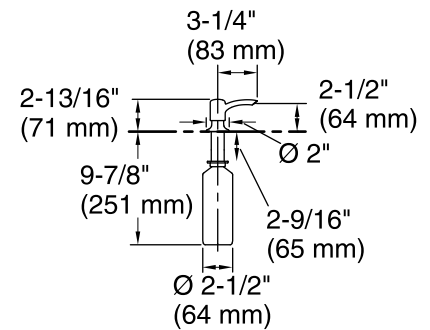

KOHLER® All-In-One Kit

Top-/Under-Mount Kitchen Sink

K-R75791-2PC

Technical Information

All product dimensions are nominal.

Installation: Under-mount, Top-mount

Min. base cabinet width: 36" (914 mm)

Bowl area: Length: 29-7/16" (748 mm)
 Width: 18-7/16" (468 mm)
 Bowl depth: 9" (229 mm)
 Water depth: 9" (229 mm)

Number of deck holes: 2

Faucet hole(s): 1-7/16" (37 mm)

Soap/Lotion hole: 1-7/16" (37 mm)

Drain hole: 3-3/4" (94 mm)

Template: 1263722-7, required, included

Notes

Install this product according to the installation instructions.