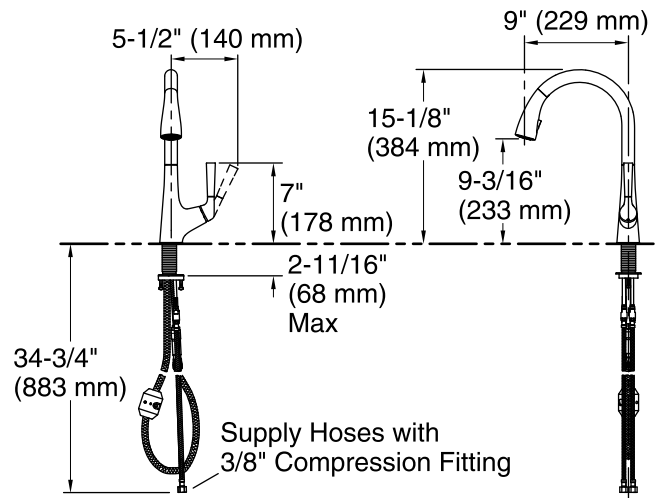

Included Components

Additional Components:

Malleco pull-down kitchen faucet with soap/lotion dispenser (K-R562-SD-VS)
installation hardware
kitchen sink utility rack (K-5473-CHR)
sink strainers (qty 2)

Codes/Standards

KOHLER® All-In-One Kit

Top-/Under-Mount Kitchen Sink

K-R75791-2PC

Technical Information

All product dimensions are nominal.

Installation: Under-mount, Top-mount

Min. base cabinet width: 36" (914 mm)

Bowl area: Length: 29-7/16" (748 mm)
 Width: 18-7/16" (468 mm)
 Bowl depth: 9" (229 mm)
 Water depth: 9" (229 mm)

Number of deck holes: 2

Faucet hole(s): 1-7/16" (37 mm)

Soap/Lotion hole: 1-7/16" (37 mm)

Drain hole: 3-3/4" (94 mm)

Template: 1263722-7, required, included

Notes

Install this product according to the installation instructions.