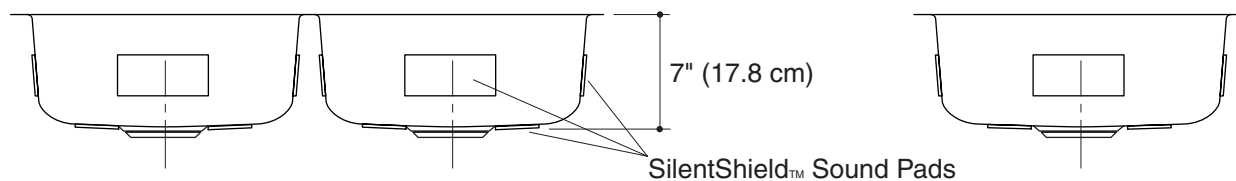

Mounting bracket assembly provides a secure installation.