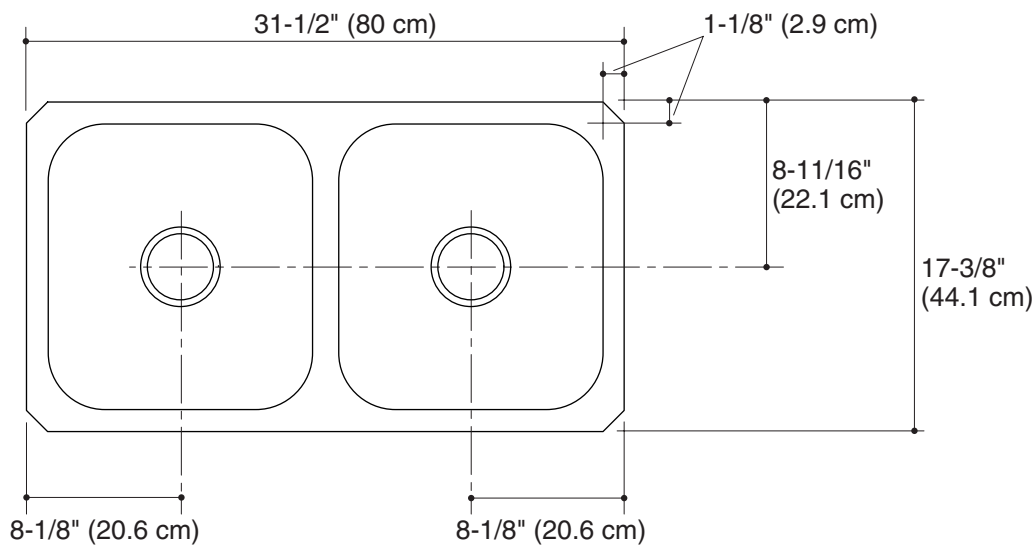

Technical Information

Fixture:*	
Sink	
Basin areas	14" (35.6 cm) x 15-1/8" (38.4 cm)
Water depth	7" (17.8 cm)
Drain hole	3-5/8" (9.2 cm) D.
* Approximate measurements for comparison only.	

Included components:	
Cut-out template	1030071-7

Installation Notes

Install this product according to the installation guide.