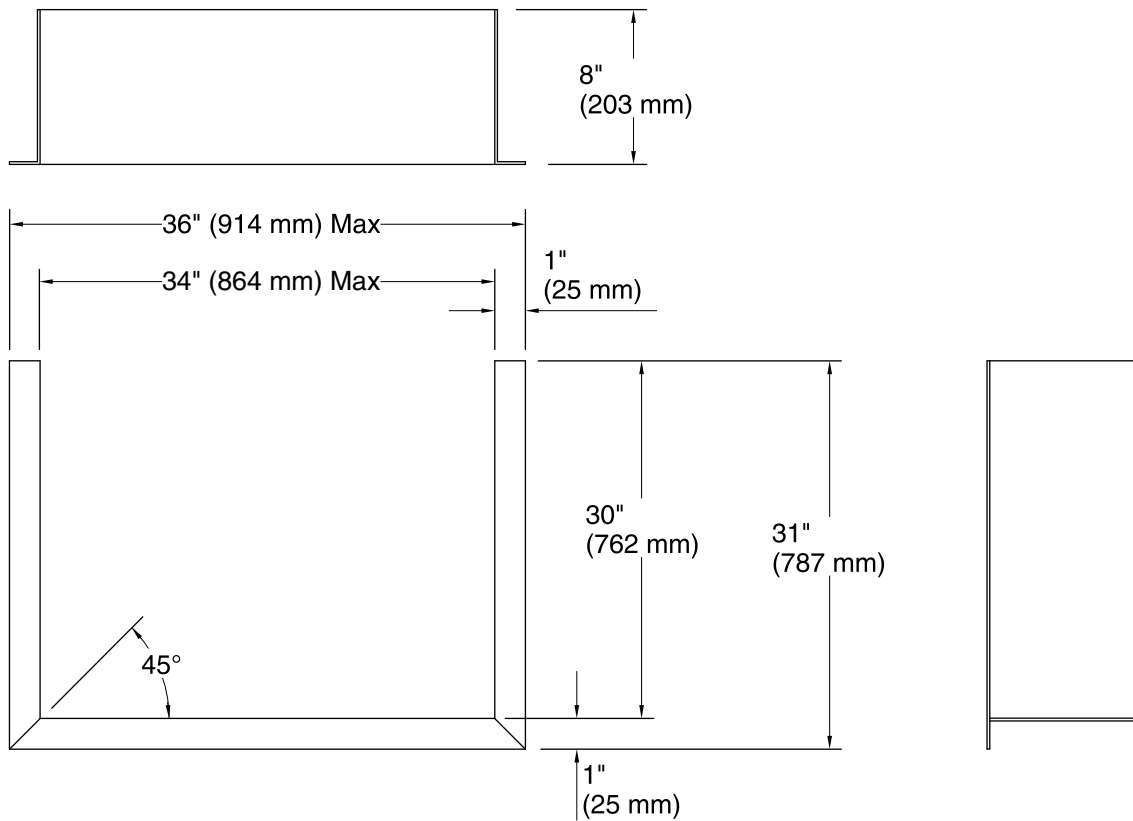

**Features**

- Provides a watertight, professional-looking installation in stud pockets with a window.
- Accomodates windows up to 35" (889 mm) wide, and 30" (762 mm) down into the wall enclosure.
- Kit includes sill, jambs, and caulk.
- For use with Series 6103 Advantage Bath/Shower, Series 6104 All Pro Bath/Shower, Series 6204 Advantage Alcove Shower, and Series 7104 Performa Bath/Shower.

**Material**

- PVC construction.

**Codes/Standards**

None Applicable

**STERLING® Warranty - Bathing & Showering Accessories**

See website for detailed warranty information.

**Technical Information**

All product dimensions are nominal.

**Notes**

Measure your actual product for roughing-in details.