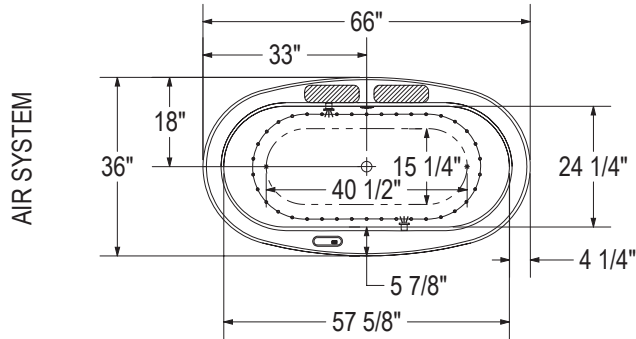

# Jazz F

**Model number:**

105359

**Dimensions:** 66" x 36" x 24"

**Installation:** Freestanding

**Material:** Acrylic

# Jazz F

**Model number:**

**105359**

**Dimensions:** 66" x 36" x 24"

**Installation:** Freestanding

**Material:** Acrylic

**Dimensions:**

66 x 36 x 24 in.  
(1676 x 914 x 610 mm)

**Weight:**

149 lbs -

**Drain location:**

Center

- ( ● ) : Indicates Aerofeel airjets positioning
- ( ☼ ) : Indicates chromatherapy light positioning
- ( ▨ ) : Recommended faucet area 2 sections of 12" (L) x 3 1/2" (W).