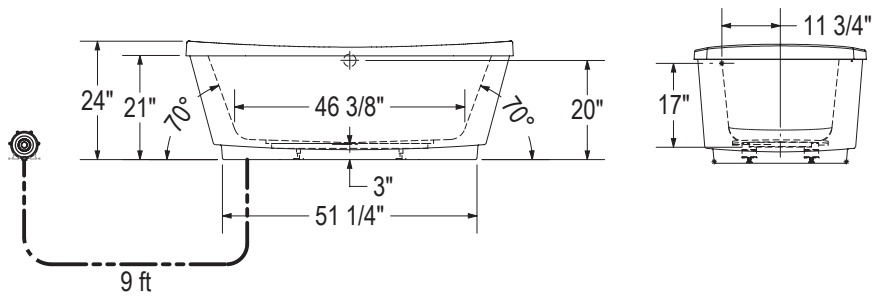

# Jazz F

**Model number:**

**105359**

**Dimensions:** 66" x 36" x 24"

**Installation:** Freestanding

**Material:** Acrylic

**Dimensions:**

66 x 36 x 24 in.  
(1676 x 914 x 610 mm)

**Weight:**

149 lbs -

**Drain location:**

Center

- ( ● ) : Indicates Aerofeel airjets positioning
- ( ☼ ) : Indicates chromatherapy light positioning
- ( ▨ ) : Recommended faucet area 2 sections of 12" (L) x 3 1/2" (W).