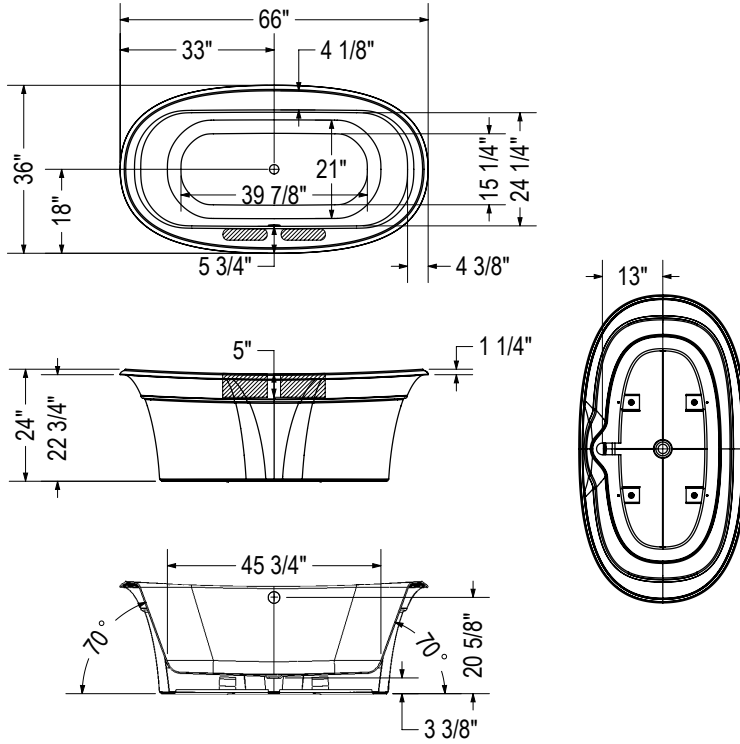

Ella Sleek

Model number:

105744

Dimensions: 66" x 36" x 24"

Installation: Freestanding

Material: Acrylic

Standard Features:

- Classic oval 2-piece freestanding bathtub with concealed seam
- Comfortable backrest and ample deck space for faucet installation
- Center drain and 4 adjustable leveling legs
- Above-the-Floor Rough (AFR) and F² Drain compatible
- Apron available in standard colors and 5 designer colors
- No massage systems available

Product characteristics:

- Elegant design
- Deck Space for Faucet
- 1 Tub - 2 Pieces

Warranty:

25 Years

Standard colors:

Certifications

MAAX products adhere to one or more of the following certifications:

Ella Sleek

Model number: 105744

Dimensions: 66" x 36" x 24"

Installation: Freestanding

Material: Acrylic

Dimensions:
66 x 36 x 24 in. (1676 x 914 x 610 mm)
Weight:
149 lbs -
Drain location:
Center

 : Recommended faucet area 2 sections of 10" (L) x 2 1/2" (W)
Depth recommended for straight pipes 5".

All dimensions are approximate. Structure measurements must be verified against the unit to ensure proper fit.

Project:

Contractor:

Representative:

Date:

Tel:

Notes: