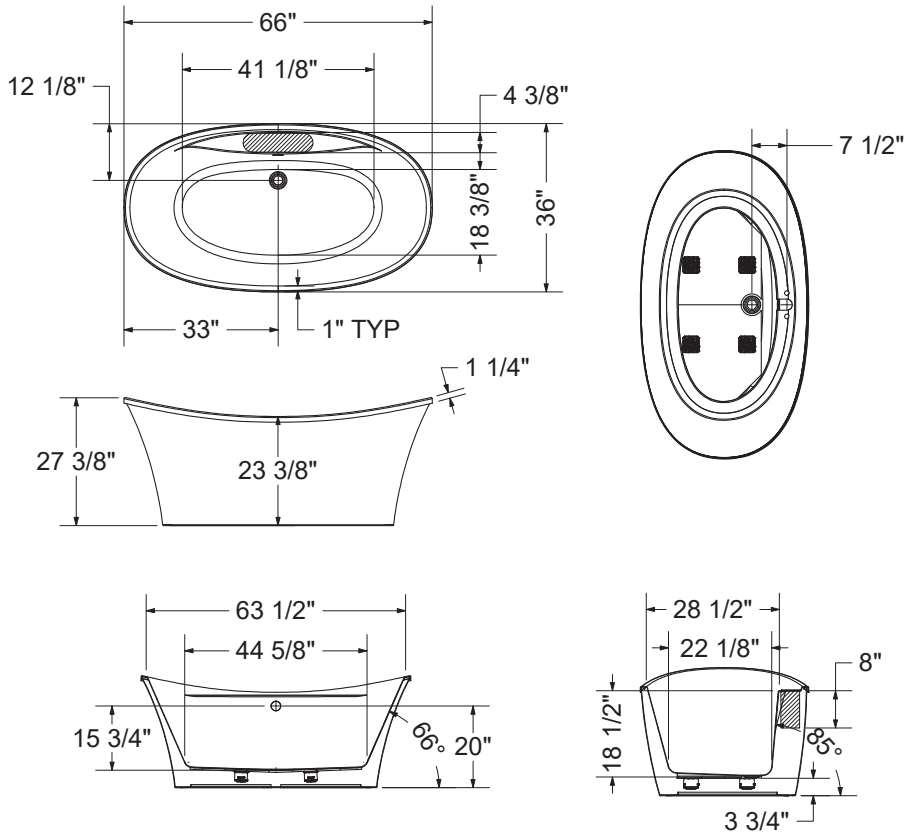

Ariosa 6636

Model number:

106267

Dimensions: 66" x 36" x 28"

Installation: Freestanding

Material: Acrylic

Standard Features:

- 2-piece bathtub with transitional symmetrical look and concealed seam
- Recessed deck with ample space for faucet installation
- Maximized bathing well with center drain
- Above-the-Floor Rough (AFR) and F² Drain compatible
- MAAX innovative leveling legs
- Apron available in white and 5 designer colors

Ariosa 6636

Model number:

106267

Dimensions: 66" x 36" x 28"

Installation: Freestanding

Material: Acrylic

Dimensions:

66 x 36 x 28 in.
(1524 x 914 x 711 mm)

Weight:

98 lbs -

Drain location:

Center

 : Recommended faucet area of 15" (L) x 4" (W).
Depth recommended for straight pipes 8".

All dimensions are approximate. Structure measurements must be verified against the unit to ensure proper fit.