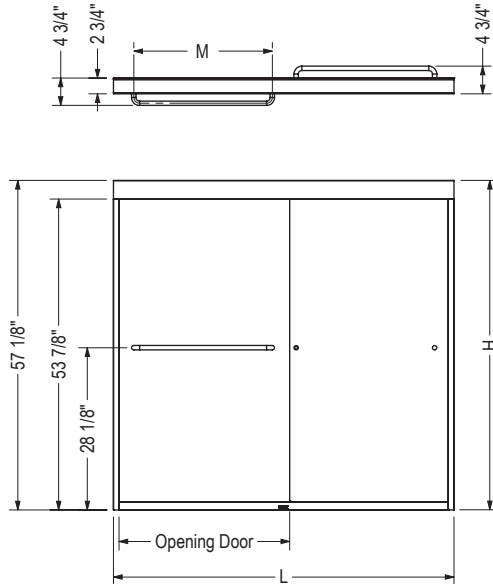

Kameleon Sliding Tub Door 55-59 x 57 in. 6 mm

Model number:

134561

Dimensions: 55-59" x 57"

Installation: Tub Door

Door type: Bypass

STANDARD

| Description | Opening Door Adjustable | M | L Adjustable | H |
|----------------------|-------------------------|-----|--------------|-----|
| Tub Door 51"x55"x6mm | 21 1/2" - 25 1/2" | 24" | 51" - 55" | 57" |
| Tub Door 55"x59"x6mm | 23 1/2" - 27 1/2" | 24" | 55" - 59" | 57" |

All dimensions are approximate. Structure measurements must be verified against the unit to ensure proper fit.

Dimensions:

55-59 x 57 in.
(1397-1499 x 1448 mm)

Glass Thickness:

1/4 in. (6 mm)

Weight:

85 lbs (38.55 kg)

Frame type:

Semi-frameless

Opening:

Reversible

Door adjustment:

4 in.

Minimum access:

23 1/2 (597 mm)

Maximum access:

27 1/2 (597 mm)

Project:

Contractor:

Representative:

Date:

Tel:

Notes: