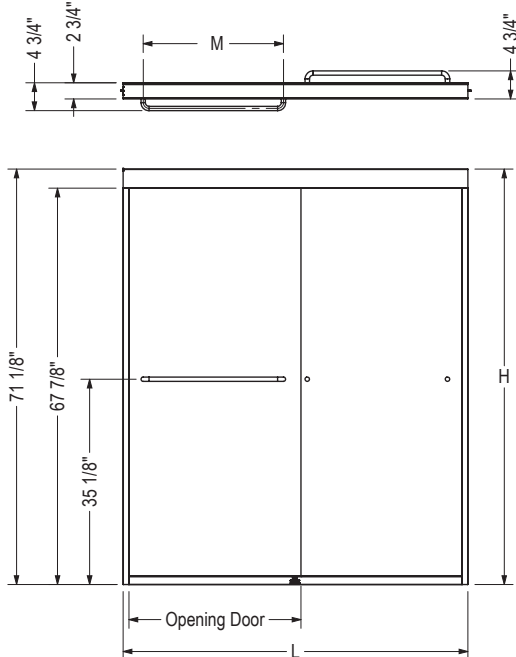

Kameleon Sliding Shower Door 43-47 x 71 in. 6 mm

Model number:

134563

Dimensions: 43-47" x 71"

Installation: Alcove

Door type: Bypass

Standard Features:

- Silent guide eliminates the rattling noise
- High quality rollers for smooth glide
- Safety features: header lock and panel anti-jump
- Multiple glass options: clear, semi-private and private with frame color choice
- Rounded towel bar for a clean and versatile look
- Reversible header: one side round and one side flat

Kameleon Sliding Shower Door 43-47 x 71 in. 6 mm

Model number:

134563

Dimensions: 43-47" x 71"

Installation: Alcove

Door type: Bypass

STANDARD

Description	Opening Door Adjustable	M	L Adjustable	H
Shower Door 40"-44"x71"x6mm	15 1/2" - 19 1/2"	18"	40" - 44"	71"
Shower Door 43"-47"x71"x6mm	18 1/2" - 22 1/2"	18"	43" - 47"	71"
Shower Door 51"-55"x71"x6mm	21 1/2" - 25 1/2"	24"	51" - 55"	71"
Shower Door 55"-59"x71"x6mm	23 1/2" - 27 1/2"	24"	55" - 59"	71"

All dimensions are approximate. Structure measurements must be verified against the unit to ensure proper fit.

Dimensions:

43-47 x 71 in.
(1092-1194 x 1803 mm)

Glass Thickness:

1/4 in. (6 mm)

Weight:

90 lbs (40.82 kg)

Maximum access:

21 1/2 (445 mm)

Project:

Contractor:

Representative:

Date:

Tel:

Notes: