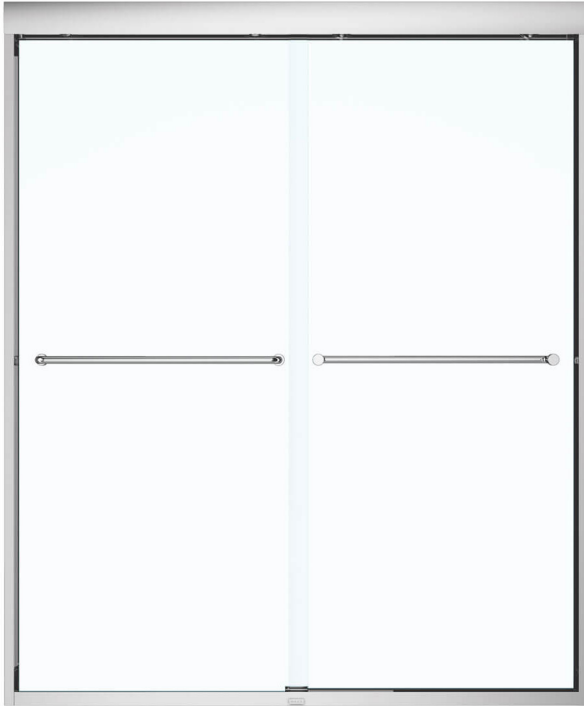

Kameleon Sliding Shower Door 55-59 x 71 in. 6 mm

Model number:

134565

Dimensions: 55-59" x 71"

Installation: Alcove

Door type: Bypass

Standard Features:

- Silent guide eliminates the rattling noise
- High quality rollers for smooth glide
- Safety features: header lock and panel anti-jump
- Multiple glass options: clear, semi-private and private with frame color choice
- Rounded towel bar for a clean and versatile look
- Reversible header: one side round and one side flat

Chrome (084)

Dark Bronze (172)

Brushed Nickel (305)

Glass Pattern(s):

Clear (900)

Recommended products (Visit our website for a complete list of our recommended products)

No	Description
107180	Versaline 60 in. Alcove Wall Kit - Subway
420005	B3Square 6032
420006	B3Square 6036

All dimensions are approximate. Structure measurements must be verified against the unit to ensure proper fit.

Dimensions:

55-59 x 71 in.
(1397-1499 x 1803 mm)

Glass Thickness:

1/4 in. (6 mm)

Weight:

106 lbs (48.07 kg)

Frame type:

Semi-frameless

Opening:

Reversible

Door adjustment:

4 in.

Minimum access:

23 1/2 (597 mm)