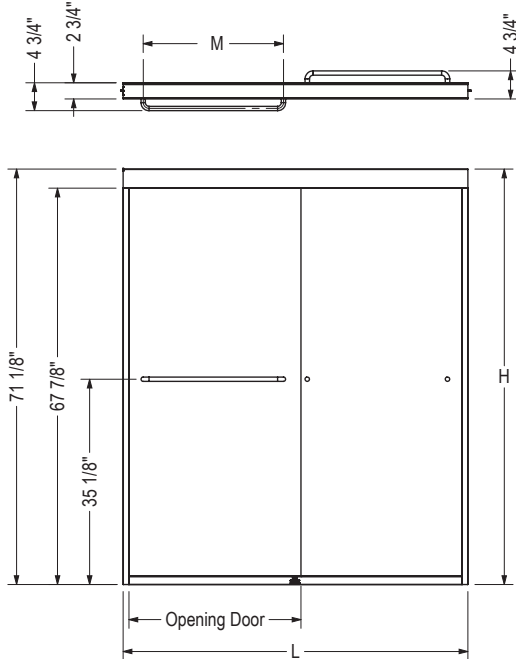

Kameleon Sliding Shower Door 55-59 x 71 in. 6 mm

Model number:

134565

Dimensions: 55-59" x 71"

Installation: Alcove

Door type: Bypass

Standard Features:

- Silent guide eliminates the rattling noise
- High quality rollers for smooth glide
- Safety features: header lock and panel anti-jump
- Multiple glass options: clear, semi-private and private with frame color choice
- Rounded towel bar for a clean and versatile look
- Reversible header: one side round and one side flat

Kameleon Sliding Shower Door 55-59 x 71 in. 6 mm

Model number:

134565

Dimensions: 55-59" x 71"

Installation: Alcove

Door type: Bypass

STANDARD

Description	Opening Door Adjustable	M	L Adjustable	H
Shower Door 40"-44"x71"x6mm	15 1/2" - 19 1/2"	18"	40" - 44"	71"
Shower Door 43"-47"x71"x6mm	18 1/2" - 22 1/2"	18"	43" - 47"	71"
Shower Door 51"-55"x71"x6mm	21 1/2" - 25 1/2"	24"	51" - 55"	71"
Shower Door 55"-59"x71"x6mm	23 1/2" - 27 1/2"	24"	55" - 59"	71"

All dimensions are approximate. Structure measurements must be verified against the unit to ensure proper fit.

Dimensions:

55-59 x 71 in.
(1397-1499 x 1803 mm)

Glass Thickness:

1/4 in. (6 mm)

Weight:

106 lbs (48.07 kg)

Maximum access:

27 1/2 (597 mm)

Project:

Contractor:

Representative:

Date:

Tel:

Notes: