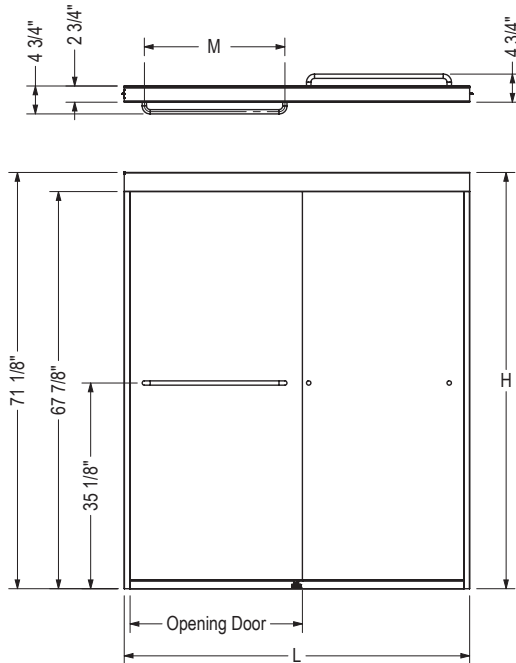

Kameleon Sliding Shower Door 43-47 x 71 in. 8 mm

Model number:

134571

Dimensions: 43-47" x 71"

Installation: Alcove

Door type: Bypass

Standard Features:

- Silent guide eliminates the rattling noise
- High quality rollers for smooth glide
- Safety features: header lock and panel anti-jump
- 8 mm tempered glass and frame color choice
- Modern towel bar
- Reversible header: one side round and one side flat

Kameleon Sliding Shower Door 43-47 x 71 in. 8 mm

Model number: 134571

Dimensions: 43-47" x 71"

Installation: Alcove

Door type: Bypass

STANDARD

Description	Opening Door Adjustable	M	L Adjustable	H
Shower Door 43"-47"x71"x8mm	18 1/2" - 22 1/2"	18"	43" - 47"	71"
Shower Door 55"-59"x71"x8mm	23 1/2" - 27 1/2"	24"	55" - 59"	71"

All dimensions are approximate. Structure measurements must be verified against the unit to ensure proper fit.

Dimensions:
43-47 x 71 in. (1092-1194 x 1803 mm)
Glass Thickness:
5/16 in. (8 mm)
Weight:
116 lbs (52.61 kg)
Frame type:
Semi-frameless
Opening:
Reversible
Door adjustment:
4 in.
Minimum access:
17 1/2 (445 mm)
Maximum access:
21 1/2 (445 mm)