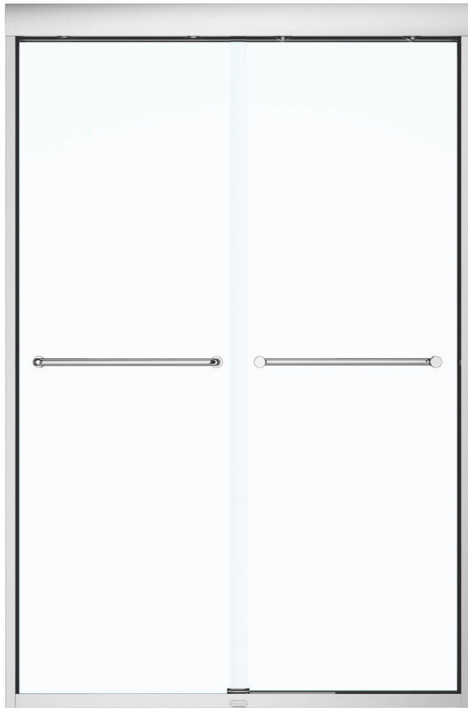

Kameleon Sliding Shower Door 43-47 x 71 in. 8 mm

Model number:

134571

Dimensions: 43-47" x 71"

Installation: Alcove

Door type: Bypass

Standard Features:

- Silent guide eliminates the rattling noise
- High quality rollers for smooth glide
- Safety features: header lock and panel anti-jump
- 8 mm tempered glass and frame color choice
- Modern towel bar
- Reversible header: one side round and one side flat

Chrome (084)

Dark Bronze (172)

Brushed Nickel (305)

Glass Pattern(s):

Clear (900)

Recommended products (Visit our website for a complete list of our recommended products)

No	Description
107182	Versaline 48 in. Alcove Wall Kit - Subway
107183	Versaline 48 in. Alcove Wall Kit - Vertical
106011	Olympia Square Base 4832

Kameleon Sliding Shower Door 43-47 x 71 in. 8 mm

Model number: 134571

Dimensions: 43-47" x 71"

Installation: Alcove

Door type: Bypass

STANDARD

Description	Opening Door Adjustable	M	L Adjustable	H
Shower Door 43"-47"x71"x8mm	18 1/2" - 22 1/2"	18"	43" - 47"	71"
Shower Door 55"-59"x71"x8mm	23 1/2" - 27 1/2"	24"	55" - 59"	71"

All dimensions are approximate. Structure measurements must be verified against the unit to ensure proper fit.

Dimensions:
43-47 x 71 in. (1092-1194 x 1803 mm)
Glass Thickness:
5/16 in. (8 mm)
Weight:
116 lbs (52.61 kg)
Frame type:
Semi-frameless
Opening:
Reversible
Door adjustment:
4 in.
Minimum access:
17 1/2 (445 mm)
Maximum access:
21 1/2 (445 mm)