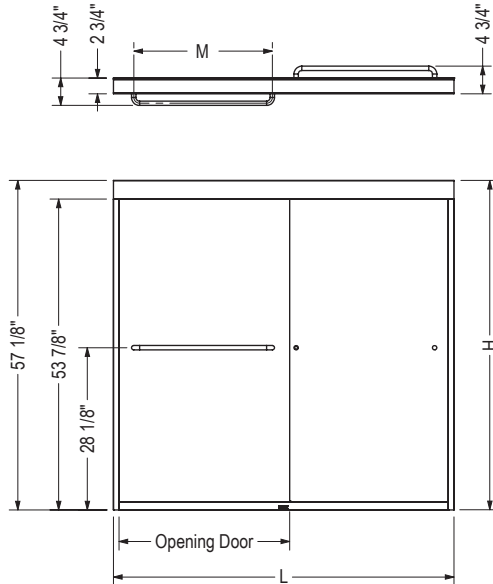

Kameleon Sliding Tub Door 55-59 x 57 in. 8 mm

Model number:

134573

Dimensions: 55-59" x 57"

Installation: Tub Door

Door type: Bypass

STANDARD

Description	Opening Door Adjustable	M	L Adjustable	H
Tub Door 55"x59"x8mm	23 1/2" - 27 1/2"	24"	55" - 59"	57"

All dimensions are approximate. Structure measurements must be verified against the unit to ensure proper fit.

Dimensions:

55-59 x 57 in.
(1397-1499 x 1448 mm)

Glass Thickness:

5/16 in. (8 mm)

Weight:

110 lbs (49.89 kg)

Frame type:

Semi-frameless

Opening:

Reversible

Door adjustment:

4 in.

Minimum access:

23 1/2 (597 mm)

Maximum access:

27 1/2 (597 mm)

Project:

Contractor:

Representative:

Date:

Tel:

Notes: