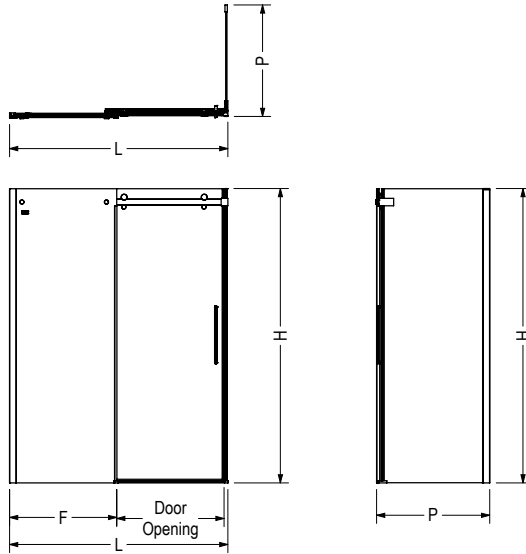

## Standard Features:

- Glass panels 5/16 in. (8 mm) with a height of 78 3/4 in.
- Lotus easy clean protection for effortless maintenance
- Ball bearing roller technology for smooth and quiet opening
- Reversible shower door for left or right opening
- Also available in a corner configuration
- Available in 4 finishes: Chrome, Brushed

# Halo Sliding Shower Door 56 1/2-59 x 78 3/4 in. 8 mm

**Model number:**

138997

**Dimensions:** 56 1/2-59" x 78 3/4" **Installation:** Alcove

**Door type:** Slider

STANDARD

Code	Description	H	L Adjustable	F	P Adjustable	Door Opening	Wall Adjustment
138996	Halo 78 3/4" x 47"	78 3/4"	44 1/2" - 47"	22 1/2"	-	16 1/4" - 18 3/4"	1"
138997	Halo 78 3/4" x 59"	78 3/4"	56 1/2" - 59"	28 5/8"	-	22 1/8" - 24 5/8"	1"
139393	Return Panel 30"	78 3/4"	-	-	27 7/8"	-	1"
138998	Return Panel 32"	78 3/4"	-	-	29 7/8"	-	1"
139395	Return Panel 34"	78 3/4"	-	-	31 7/8"	-	1"
139396	Return Panel 36"	78 3/4"	-	-	33 7/8"	-	1"
139394	Return Panel 42"	78 3/4"	-	-	39 7/8"	-	1"

All dimensions are approximate. Structure measurements must be verified against the unit to ensure proper fit.

**Dimensions:**

56 1/2-59 x 78 3/4 in.  
(1435-1499 x 2000 mm)

**Glass Thickness:**

5/16 in. (8 mm)

**Weight:**

162 lbs (73.47 kg)

**Frame type:**

Frameless

**Opening:**

Reversible

**Door adjustment:**

For out of plumb walls