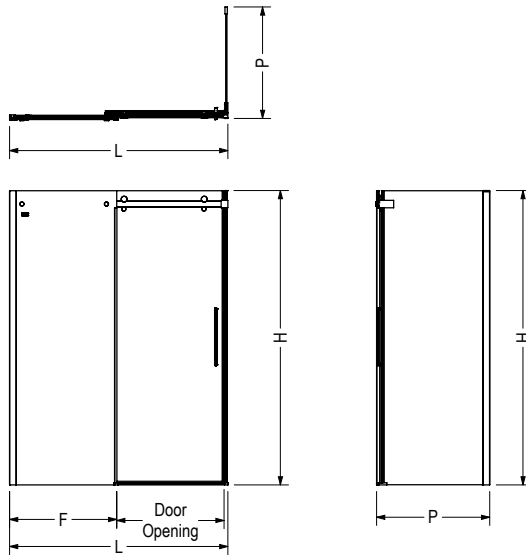

# Halo Return Panel for 32 in. Base

**Model number:**

138998

**Dimensions:** 28 3/4-29 7/8" x 78 3/4"

**Installation:** Return Panels

**Door type:** Side Panel

# Halo Return Panel for 32 in. Base

**Model number:**

138998

**Dimensions:** 28 3/4-29 7/8" x 78 3/4"

**Installation:** Return Panels

**Door type:** Side Panel

STANDARD

Code	Description	H	L Adjustable	F	P Adjustable	Door Opening	Wall Adjustment
138996	Halo 78 3/4" x 47"	78 3/4"	44 1/2" - 47"	22 1/2"	-	16 1/4" - 18 3/4"	1"
138997	Halo 78 3/4" x 59"	78 3/4"	56 1/2" - 59"	28 5/8"	-	22 1/8" - 24 5/8"	1"
139393	Return Panel 30"	78 3/4"	-	-	27 7/8"	-	1"
138998	Return Panel 32"	78 3/4"	-	-	29 7/8"	-	1"
139395	Return Panel 34"	78 3/4"	-	-	31 7/8"	-	1"
139396	Return Panel 36"	78 3/4"	-	-	33 7/8"	-	1"
139394	Return Panel 42"	78 3/4"	-	-	39 7/8"	-	1"

All dimensions are approximate. Structure measurements must be verified against the unit to ensure proper fit.

**Dimensions:**

28 3/4-29 7/8 x 78 3/4 in.  
(730-759 x 2000 mm)

**Glass Thickness:**

5/16 in. (8 mm)

**Weight:**

70 lbs (31.75 kg)

**Frame type:**

Frameless

**Opening:**

Reversible

**Door adjustment:**

For out of plumb walls