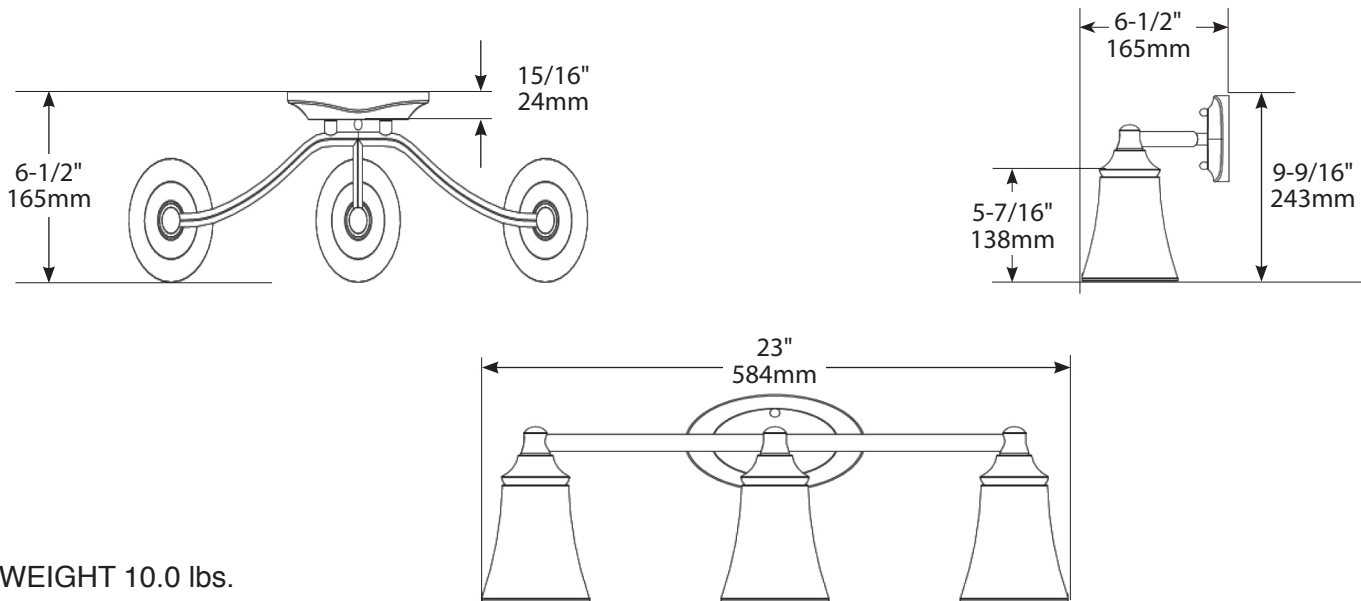

Eva™ Technical Specification

YB2863

3-Globe Light Fixture

Dimensions:

Product Information:

Stock Numbers: YB2863CH – CHROME
YB2863BN – BRUSHED NICKEL
YB2863ORB – OIL RUBBED BRONZE

Globe Service Kit: YB2869

Materials: Zinc, glass

Voltage: 120v

Bulb: 100w max (not included); medium base

UL Listed: Yes – for dry locations

Important Notes: Turn off power during installation. Do not connect or disconnect under load.

Cleaning Notes: Clean only with a soft damp cloth. Do not use commercial or abrasive cleaners.