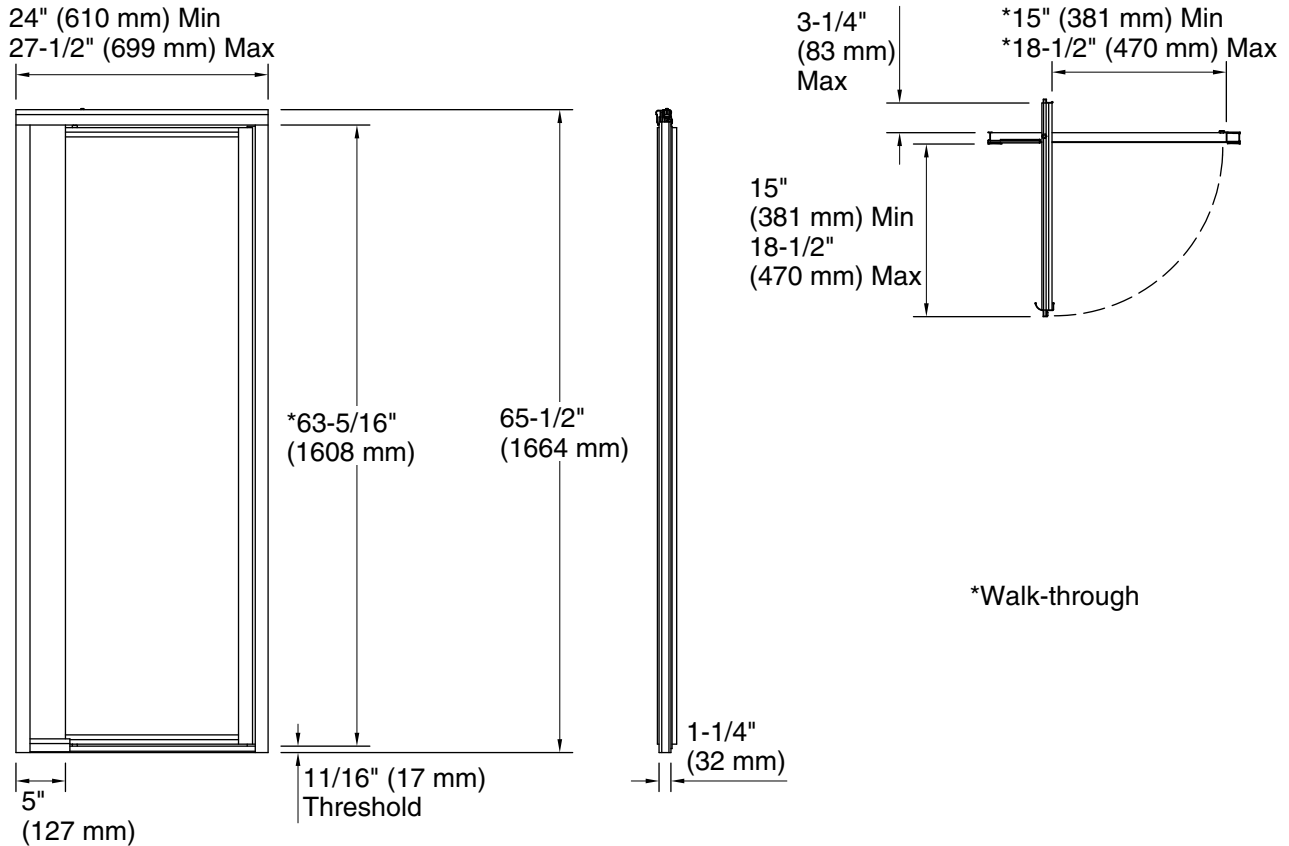

Vista Pivot™ II

Framed pivot shower door
1500D-27

Features

- Framed, 1/8" (3 mm) thick tempered glass.
- Out-of-plumb adjustability.
- Tempered glass ensures maximum safety and durability.
- Anodized aluminum prevents rusting and corrosion.
- 5" (127 mm) inline panel 5/32" (4 mm) thick.

For the most current Specification Sheet, go to www.sterlingplumbing.com.

10-11-2020 07:35 - US/CA

Vista Pivot™ II
Framed pivot shower door
1500D-27

Technical Information

All product dimensions are nominal.
 Installation type: For shower base installation
 Opening Width - Min: 24" (610 mm)
 Opening Width - Max: 27-1/2" (699 mm)
 Walk-through - Min: 15" (381 mm)
 Walk-through - Max: 18-1/2" (470 mm)
 Base-To-Wall Radius 3/8" (10 mm)
 – Max:
 Glass thickness: 1/8" (3 mm)

Notes

Install this product according to the installation guide.
 The vertical opening should be a minimum of 67" (1702 mm) to allow for installation clearance.