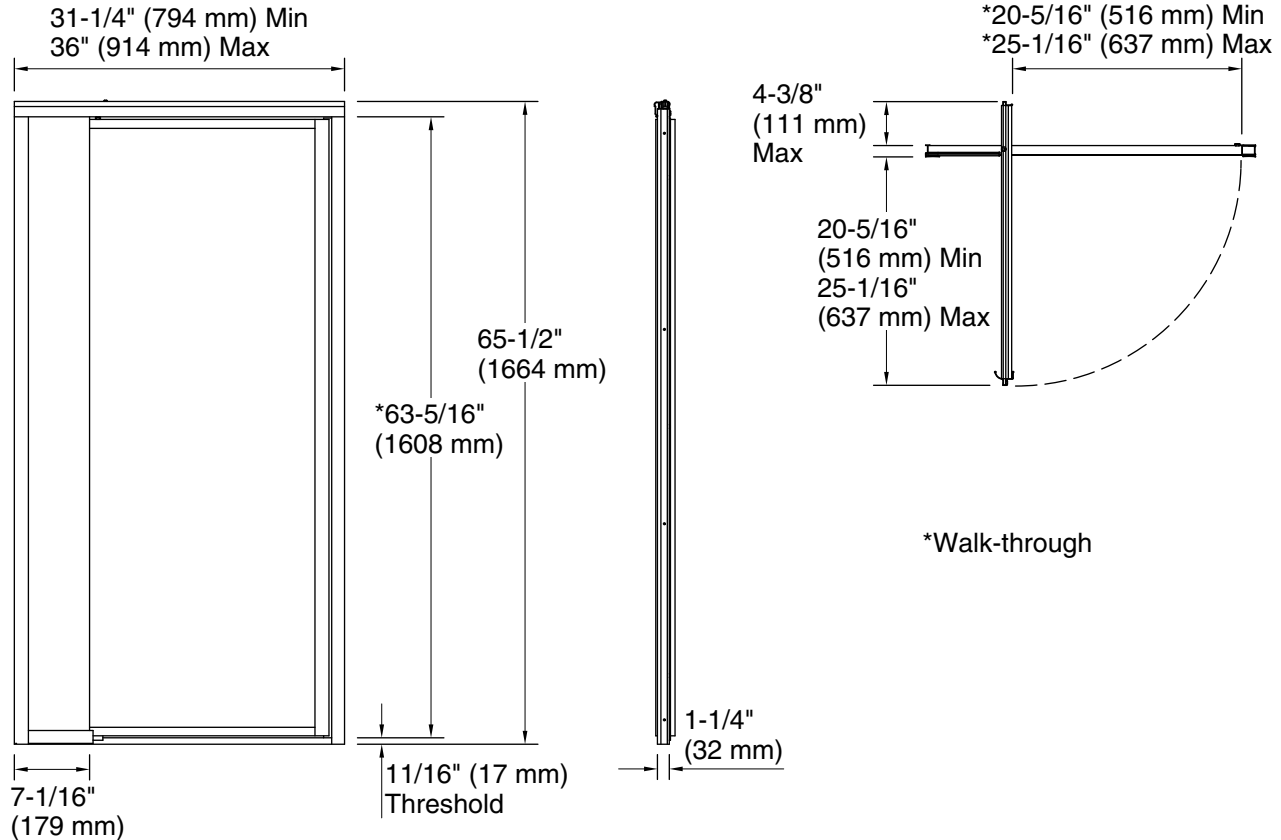

For the most current Specification Sheet, go to [www.sterlingplumbing.com](http://www.sterlingplumbing.com).

10-11-2020 07:35 - US/CA

**Vista Pivot™ II**  
Framed pivot shower door  
**1500D-36**

**Technical Information**

All product dimensions are nominal.  
 Installation type: For shower base installation  
 Opening Width - Min: 31-1/4" (794 mm)  
 Opening Width - Max: 36" (914 mm)  
 Walk-through - Min: 20-5/16" (516 mm)  
 Walk-through - Max: 25-1/16" (637 mm)  
 Base-To-Wall Radius 3/8" (10 mm)  
 – Max:  
 Glass thickness: 1/8" (3 mm)

**Notes**

Install this product according to the installation guide.  
 The vertical opening should be a minimum of 67" (1702 mm) to allow for installation clearance.