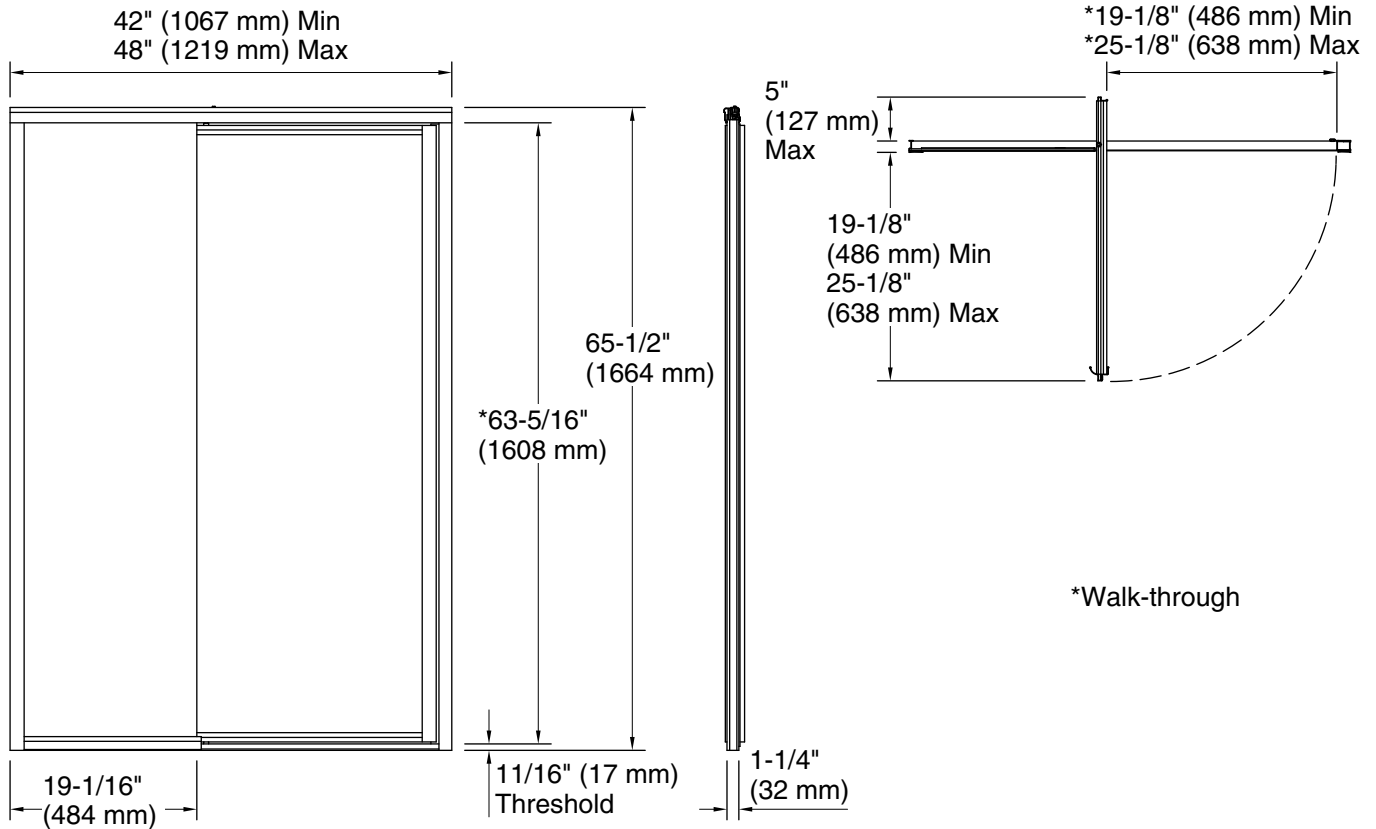

For the most current Specification Sheet, go to [www.sterlingplumbing.com](http://www.sterlingplumbing.com).

10-11-2020 07:35 - US/CA

**Vista Pivot™ II**  
Framed pivot shower door  
**1500D-48**

**Technical Information**

All product dimensions are nominal.

Installation type: For shower base installation

Opening Width - Min: 42" (1067 mm)

Opening Width - Max: 48" (1219 mm)

Walk-through - Min: 19-1/8" (486 mm)

Walk-through - Max: 25-1/8" (638 mm)

Base-To-Wall Radius 3/8" (10 mm)

- Max:

Glass thickness: 1/8" (3 mm)

**Notes**

Install this product according to the installation guide.

The vertical opening should be a minimum of 67" (1702 mm) to allow for installation clearance.