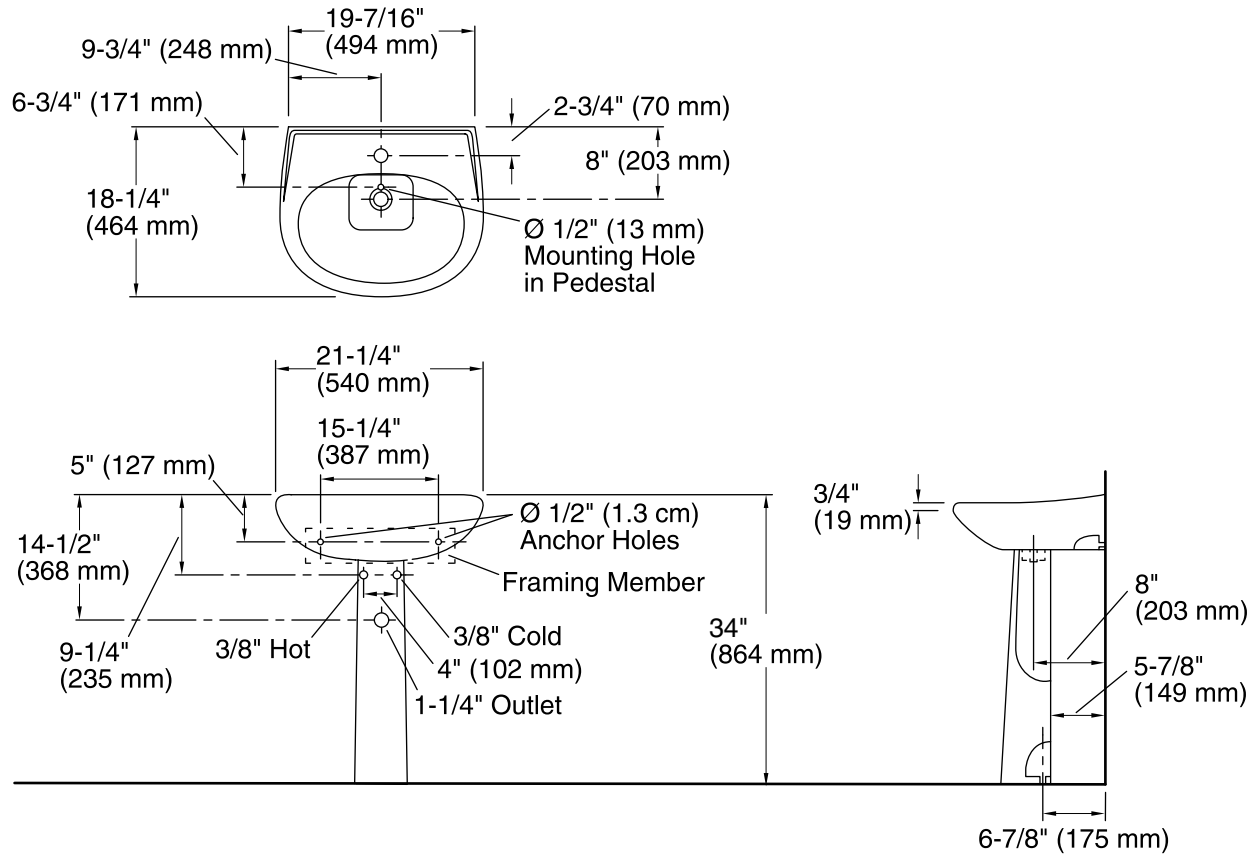

Features

- Pedestal sink.
- Oval basin.
- With overflow.
- Single faucet hole.
- 21-1/4" (540 mm) x 18-1/4" (464 mm) x 34" (864 mm)

Material

- Vitreous china.

Components

Product includes:

- 448120 Pedestal Base
- 446121 Pedestal Bathroom Sink Basin
- 1047155 Pedestal Mounting Kit

Technical Information

All product dimensions are nominal.

- Bowl configuration: Single
- Installation: Pedestal
- Bowl area (Only):
 - Length: 18-1/4" (464 mm)
 - Width: 11-5/8" (295 mm)
 - Water depth: 4" (102 mm)
- Number of deck holes: 1
- Drain hole: 1-3/4" (44 mm)

Notes

- Install this product according to the installation instructions.
- Measure your actual product for roughing-in details.