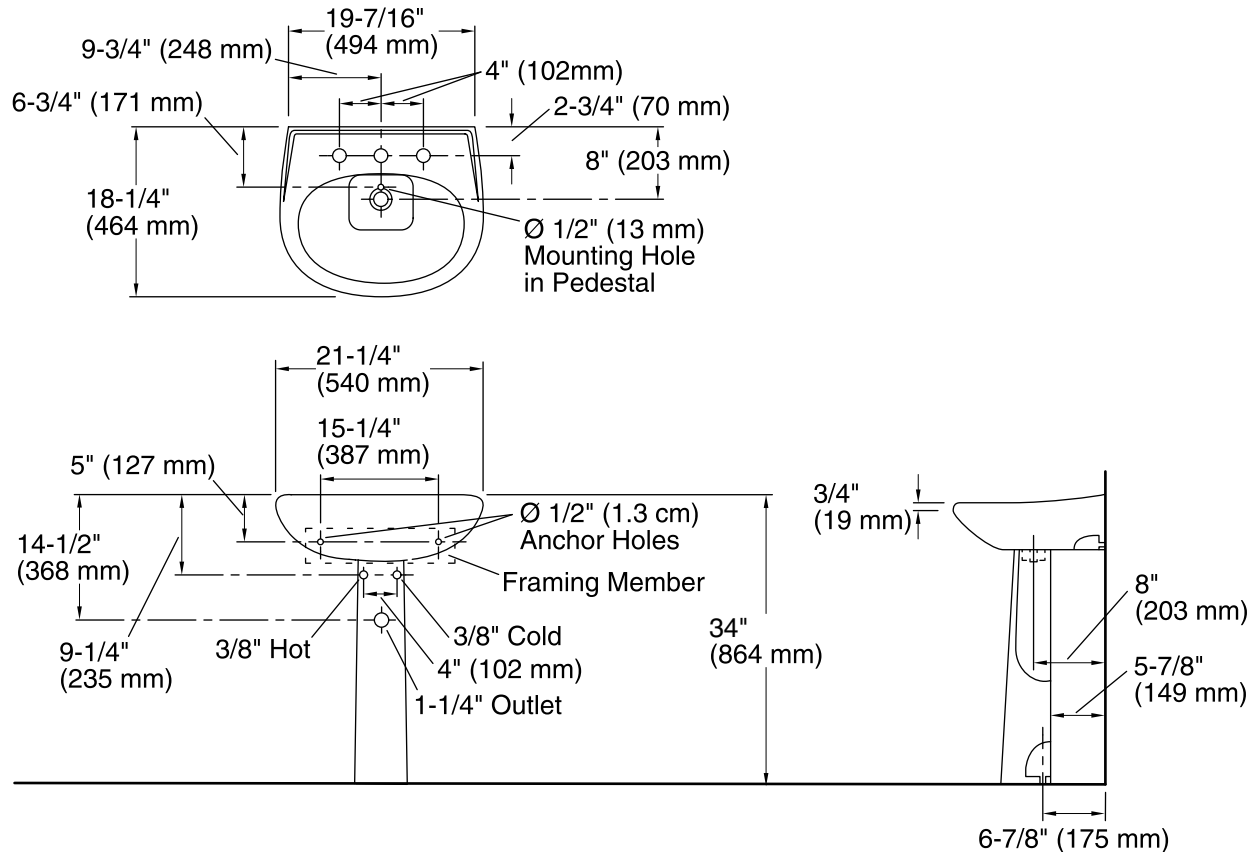

Sacramento®

Pedestal Bathroom Sink

442128

Features

- Pedestal sink.
- Oval basin.
- With overflow.
- 8-inch centers.
- 21-1/4" (540 mm) x 18-1/4" (464 mm) x 34" (864 mm)

Material

- Vitreous china.

Components

For the most current Specification Sheet, go to www.sterlingplumbing.com.

12-1-2017 07:49

Technical Information

All product dimensions are nominal.

- Bowl configuration: Single
- Installation: Pedestal
- Bowl area (Only):
 - Length: 18-1/4" (464 mm)
 - Width: 11-5/8" (295 mm)
 - Water depth: 4" (102 mm)
- Number of deck holes: 3
- Drain hole: 1-3/4" (44 mm)

Notes

- Install this product according to the installation instructions.
- Measure your actual product for roughing-in details.