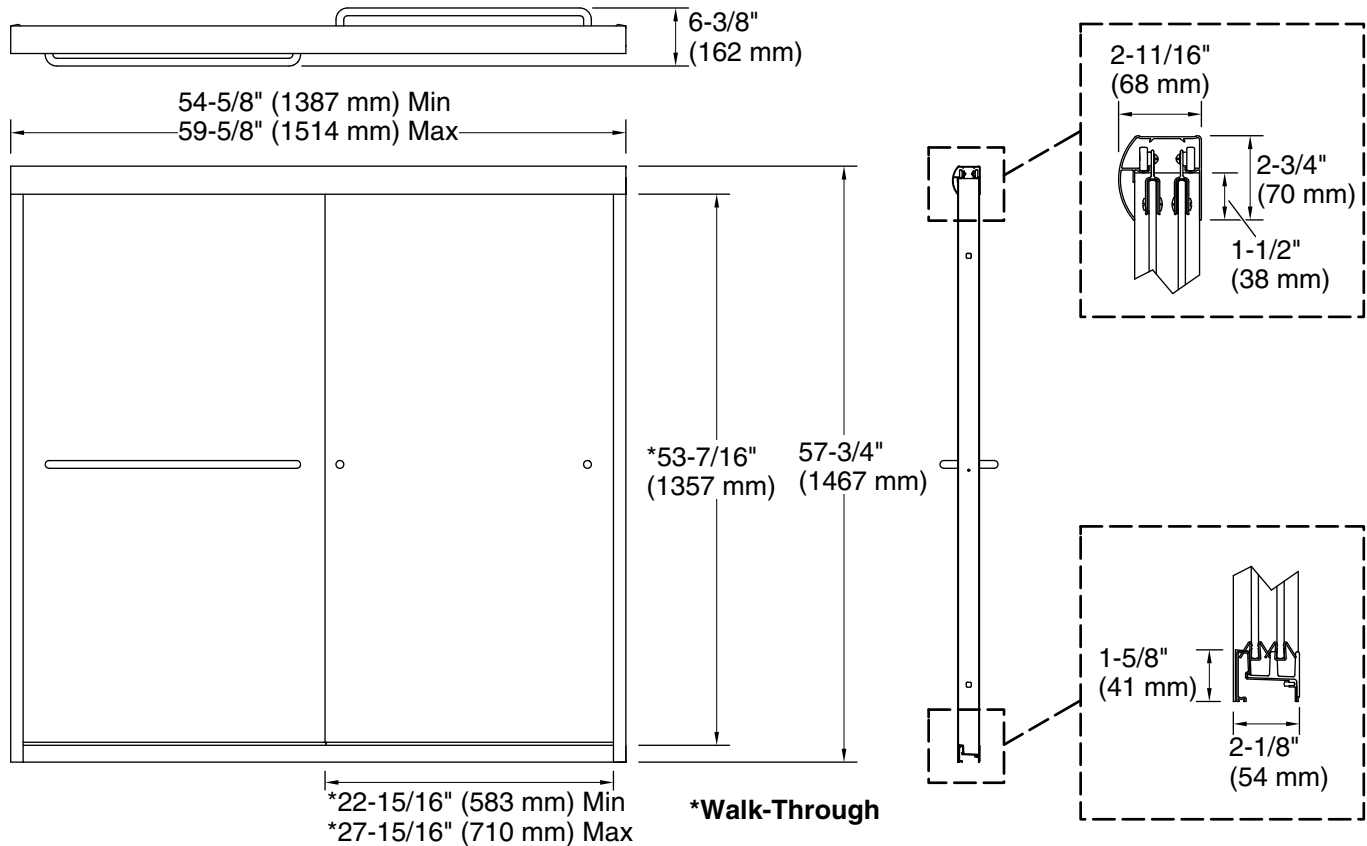

Technical Information

All product dimensions are nominal.

- Installation type: For bath installation
- Opening Width - Min: 54-5/8" (1387 mm)
- Opening Width - Max: 59-5/8" (1514 mm)
- Walk-through - Min: 22-15/16" (583 mm)
- Walk-through - Max: 27-15/16" (710 mm)
- Base-To-Wall Radius 1/2" (13 mm)
 - Max:
- Glass thickness: 1/4" (6 mm)
- Glass coating: CleanCoat®

Notes

- Install this product according to the installation guide.
- The vertical opening should be a minimum of 60-1/2" (1537 mm) to allow for installation clearance.