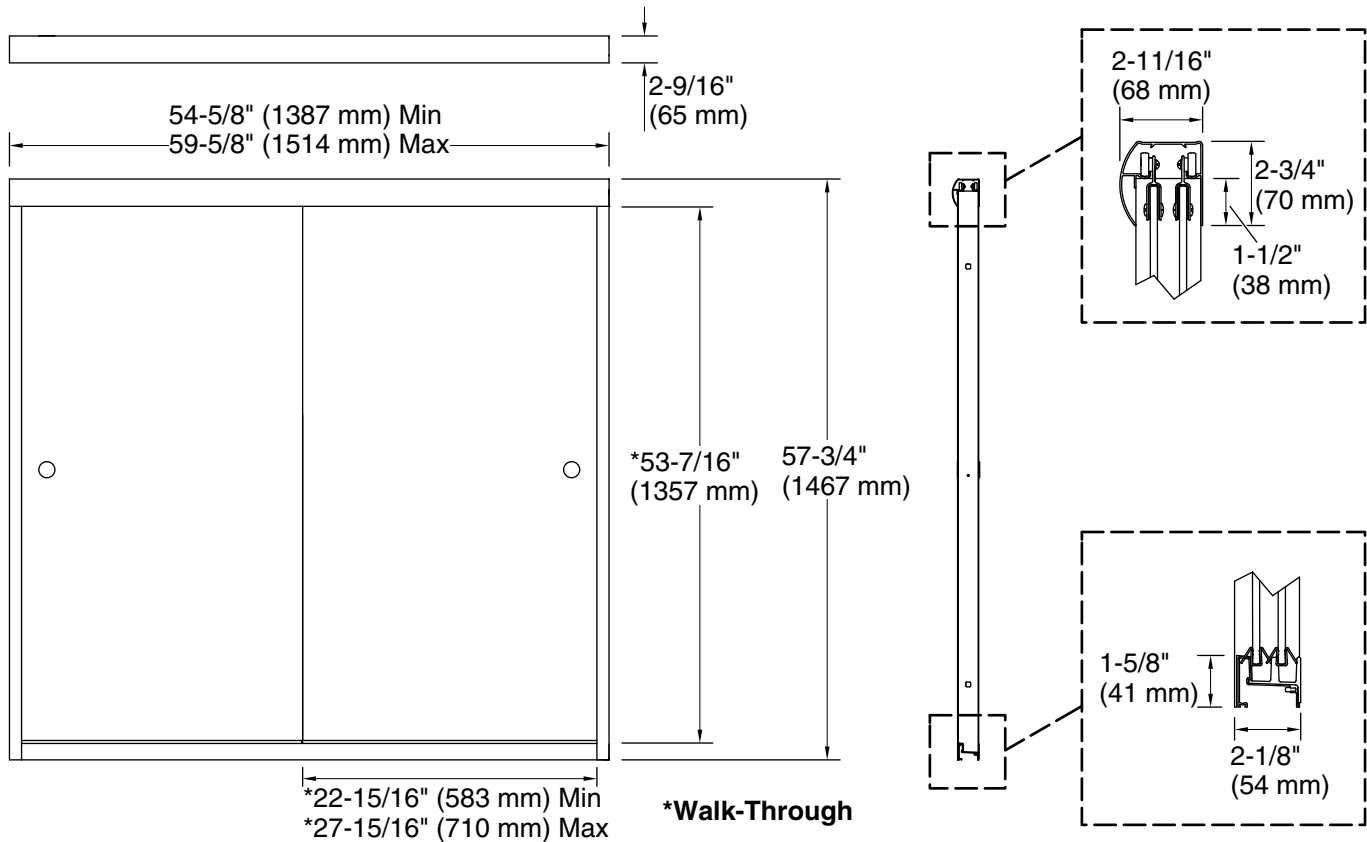

Color tiles intended for reference only.

Color	Code	Description
-------	------	-------------

N	Nickel
S	Silver

Available Glass Options

Code	Description
	Clear

Technical Information

All product dimensions are nominal.
 Installation type: For bath installation
 Opening Width - Min: 54-5/8" (1387 mm)
 Opening Width - Max: 59-5/8" (1514 mm)
 Walk-through - Min: 22-15/16" (583 mm)
 Walk-through - Max: 27-15/16" (710 mm)
 Base-To-Wall Radius 1/2" (13 mm)
 – Max:
 Glass thickness: 1/4" (6 mm)
 Glass coating: CleanCoat®

Notes

Install this product according to the installation guide.
 The vertical opening should be a minimum of 60-1/2" (1537 mm) to allow for installation clearance.