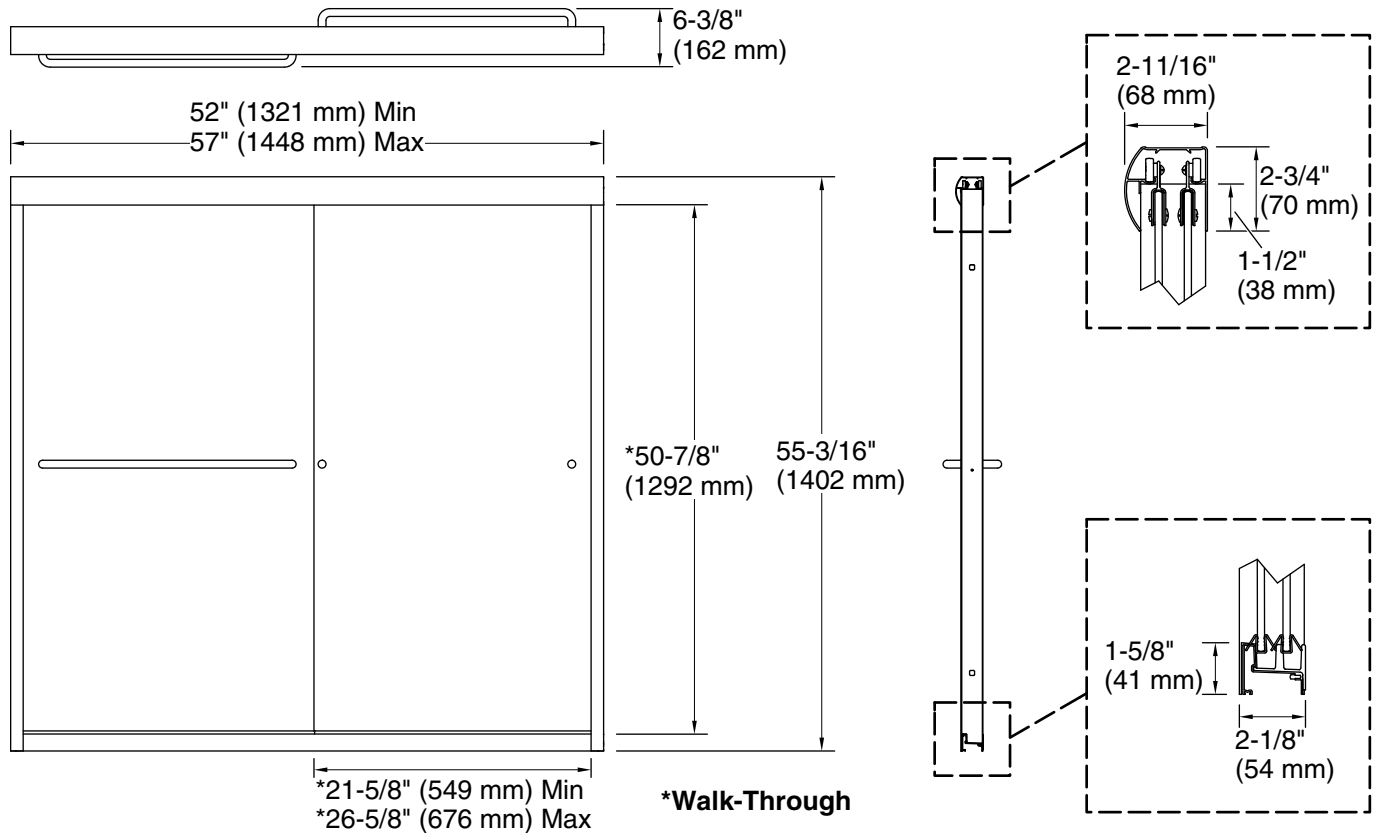

### Available Glass Options

Code	Description
	Clear

**Technical Information**

All product dimensions are nominal.

Installation type: For bath installation

Opening Width - Min: 52" (1321 mm)

Opening Width - Max: 57" (1448 mm)

Walk-through - Min: 21-5/8" (549 mm)

Walk-through - Max: 26-5/8" (676 mm)

Base-To-Wall Radius 1/2" (13 mm)  
– Max:

Glass thickness: 1/4" (6 mm)

Glass coating: CleanCoat®

**Notes**

Install this product according to the installation guide.

The vertical opening should be a minimum of 57-1/2" (1461 mm) to allow for installation clearance.