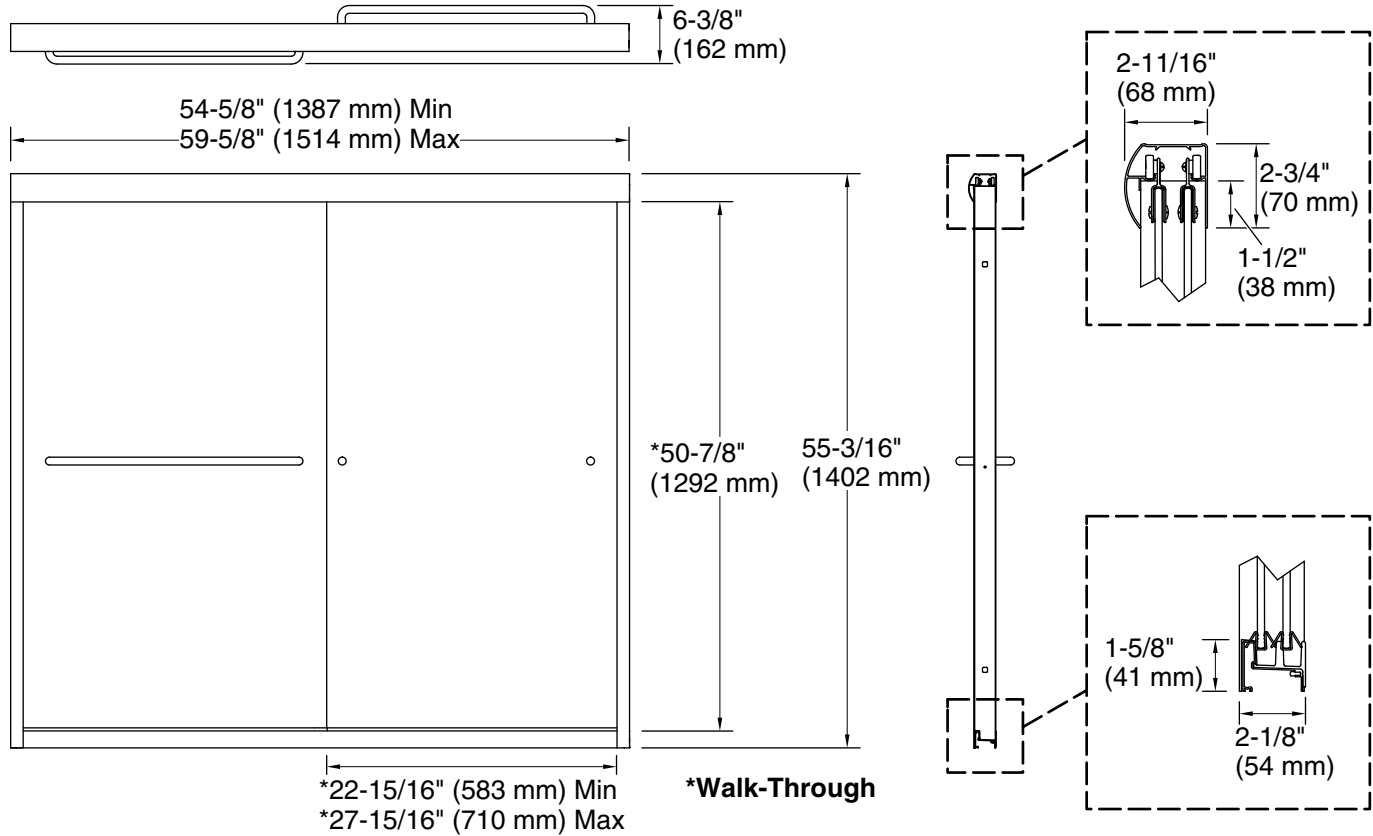

**Available Glass Options**

Code	Description
	Boxwood™
	Cirkette™
	Clear
	Frosted
	Grafite™
	Lake Mist™
	Oak Park™
	Starscape™

**Technical Information**

All product dimensions are nominal.

- Installation type: For bath installation
- Opening Width - Min: 54-5/8" (1387 mm)
- Opening Width - Max: 59-5/8" (1514 mm)
- Walk-through - Min: 22-15/16" (583 mm)
- Walk-through - Max: 27-15/16" (710 mm)
- Base-To-Wall Radius 1/2" (13 mm)
  - Max:
- Glass thickness: 1/4" (6 mm)
- Glass coating: CleanCoat®

**Notes**

- Install this product according to the installation guide.
- The vertical opening should be a minimum of 57-1/2" (1461 mm) to allow for installation clearance.