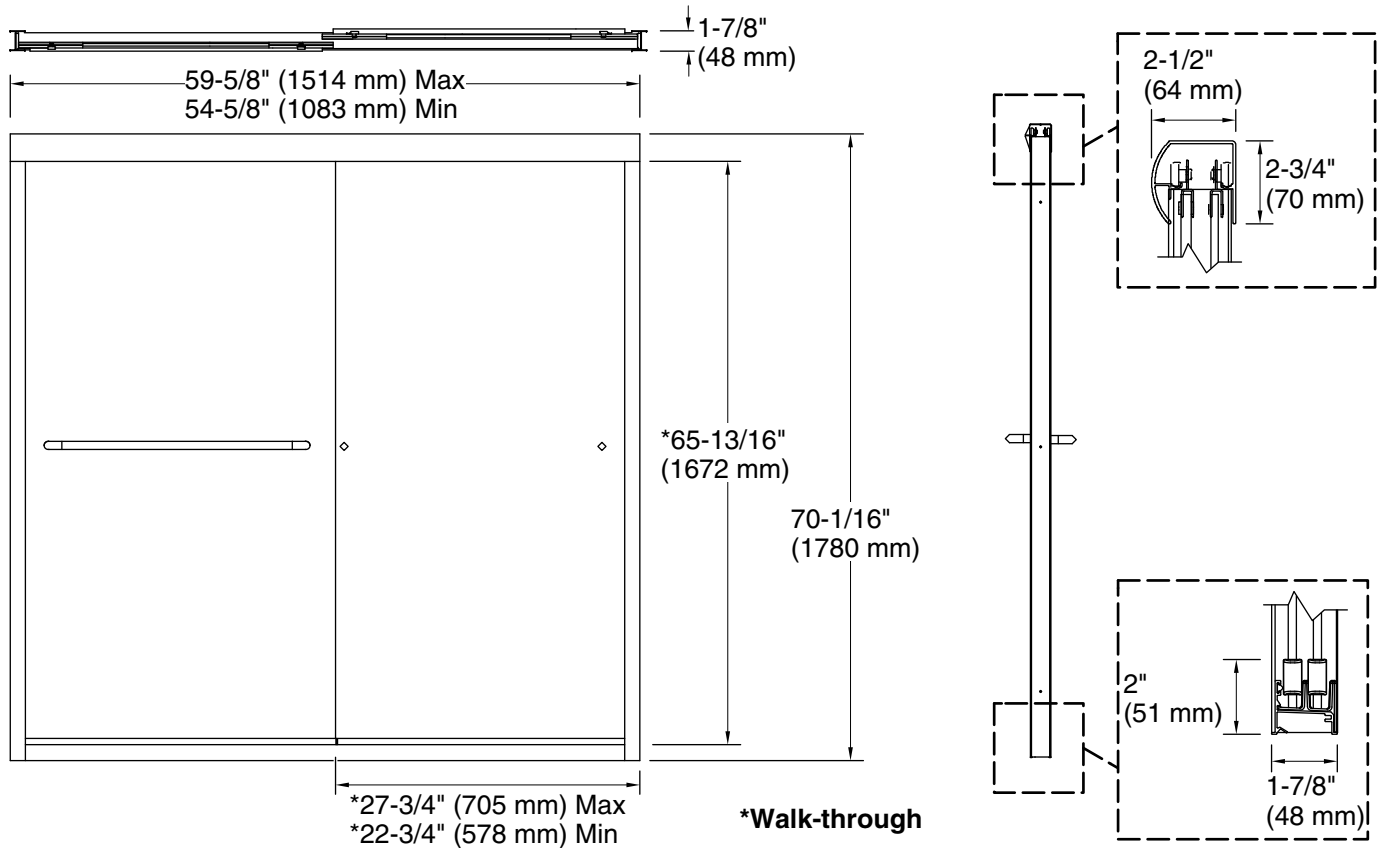

Available Glass Options

Code	Description
	Boxwood™
	Cirkette™
	Clear
	Frosted
	Grafite™
	Lake Mist™
	Oak Park™
	Starscape™

Technical Information

All product dimensions are nominal.
 Installation type: For shower base installation
 Opening Width - Min: 54-5/8" (1387 mm)
 Opening Width - Max: 59-5/8" (1514 mm)
 Walk-through - Min: 22-15/16" (583 mm)
 Walk-through - Max: 27-15/16" (710 mm)
 Base-To-Wall Radius 1/2" (13 mm)
 – Max:
 Glass thickness: 1/4" (6 mm)
 Glass coating: CleanCoat®

Notes

Install this product according to the installation guide.
 The vertical opening should be a minimum of 72-7/16" (1840 mm) to allow for installation clearance.