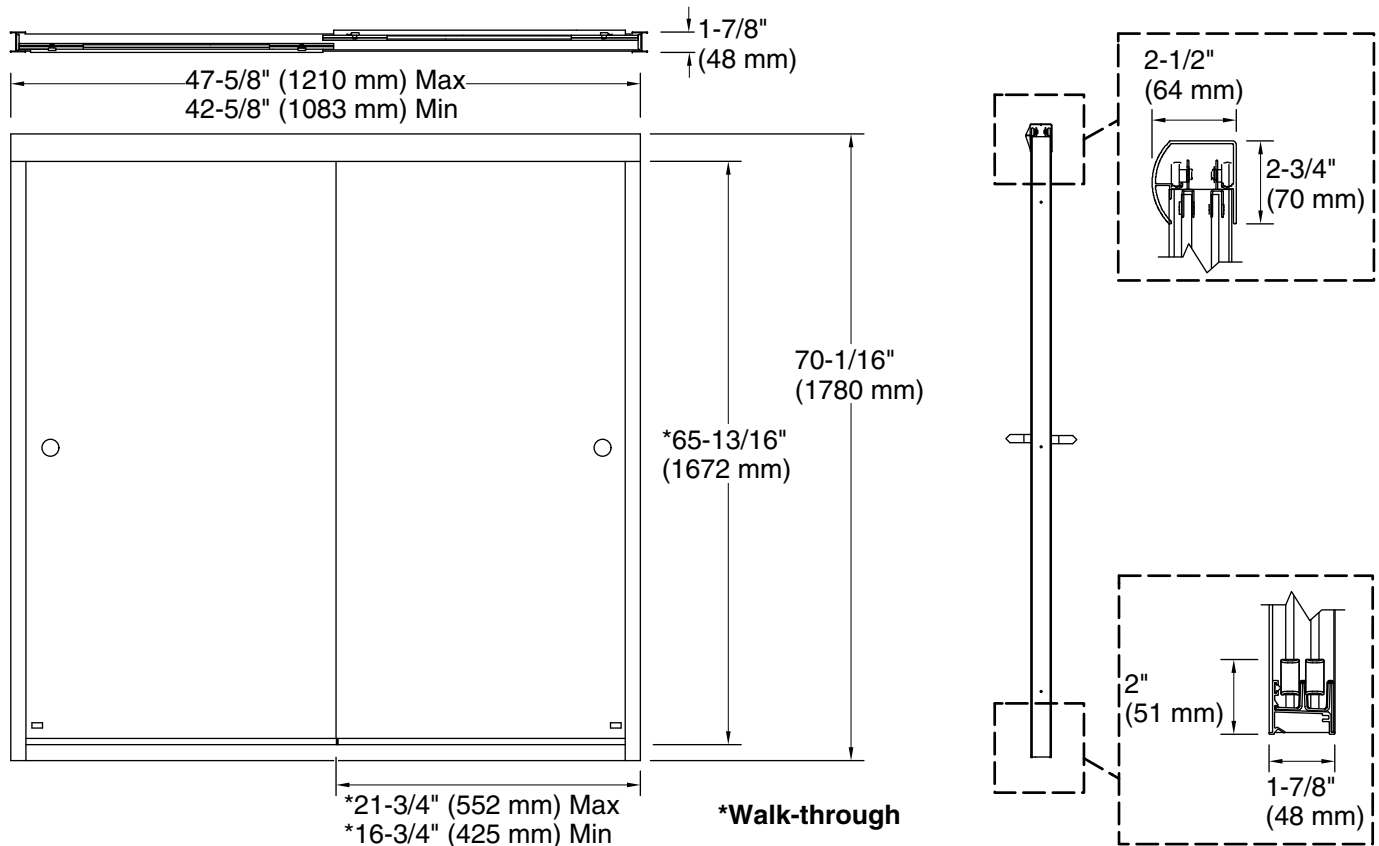

Technical Information

All product dimensions are nominal.

Installation type: For shower base installation

Opening Width - Min: 42-5/8" (1083 mm)

Opening Width - Max: 47-5/8" (1210 mm)

Walk-through - Min: 16-15/16" (430 mm)

Walk-through - Max: 21-15/16" (557 mm)

Base-To-Wall Radius 1/2" (13 mm)

– Max:

Glass thickness: 1/4" (6 mm)

Glass coating: CleanCoat®

Notes

Install this product according to the installation guide.

The vertical opening should be a minimum of 72-7/16" (1840 mm) to allow for installation clearance.